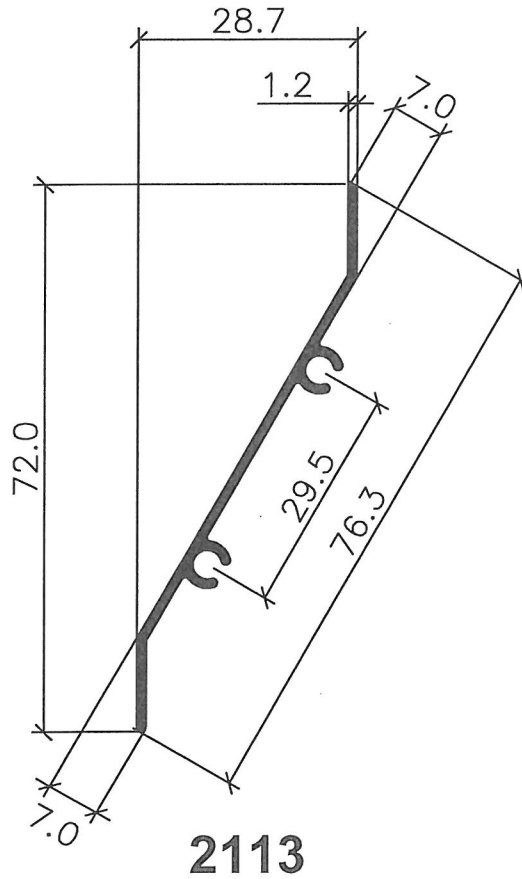

MISCELLANEOUS (LOUVRE)

MISCELLANEOUS (LOUVRES)

2132M

2133M

Handwritten signature or initials.

NOTE:
- THE DRAWINGS ARE NOT TO SCALE
- ALL DIMENSION ARE SHOWN IN MM, OTHERWISE WOULD BE STATED
- DRAWING AS PER UPDATED ON 23.02.08

2106M

NOTE:
 - THE DRAWINGS ARE NOT TO SCALE
 - ALL DIMENSION ARE SHOWN IN MM, OTHERWISE WOULD BE STATED
 - DRAWING AS PER UPDATED ON 27.12.12

1/1/13

MISCELLANEOUS (LOUVRES)

2110

2108

2112

MISCELLANEOUS (LOUVRES)

2109

2121

2146

1/1/13

NOTE:

- THE DRAWINGS ARE NOT TO SCALE
- ALL DIMENSION ARE SHOWN IN MM, OTHERWISE WOULD BE STATED
- DRAWING AS PER UPDATED ON 27.12.12