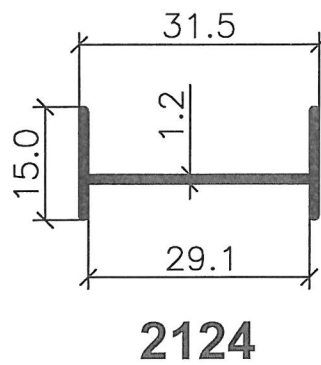

MISCELLANEOUS (LOUVRE)

MISCELLANEOUS (LOUVRES)

2132M

2133M

Handwritten signature or initials.

NOTE:
- THE DRAWINGS ARE NOT TO SCALE
- ALL DIMENSION ARE SHOWN IN MM, OTHERWISE WOULD BE STATED
- DRAWING AS PER UPDATED ON 23.02.08

2106M

NOTE:
 - THE DRAWINGS ARE NOT TO SCALE
 - ALL DIMENSION ARE SHOWN IN MM, OTHERWISE WOULD BE STATED
 - DRAWING AS PER UPDATED ON 27.12.12

1/1/13

MISCELLANEOUS (LOUVRES)

2110

2108

2112

MISCELLANEOUS (LOUVRES)

2109

2121

2146

1/1/13

NOTE:

- THE DRAWINGS ARE NOT TO SCALE
- ALL DIMENSION ARE SHOWN IN MM, OTHERWISE WOULD BE STATED
- DRAWING AS PER UPDATED ON 27.12.12