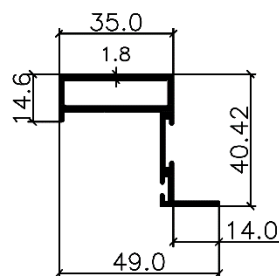

Stick Curtain Wall System

Sectional Details:

2167

2166