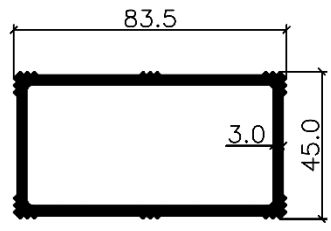

Stick Curtain Wall System

Sectional Details:

2172