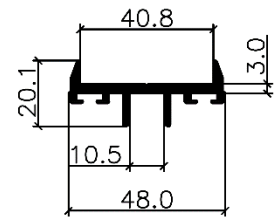

Typical Assembly Details:

Stick Curtain Wall System

Sectional Details:

2175

2169

2163

2174

2170