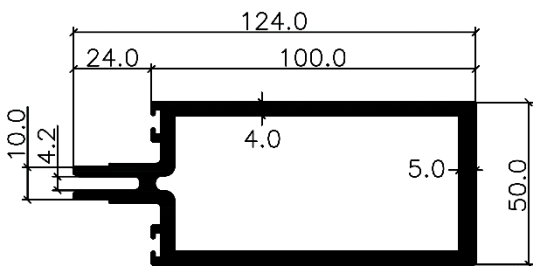

Stick Curtain Wall System

Sectional Detail:

2158