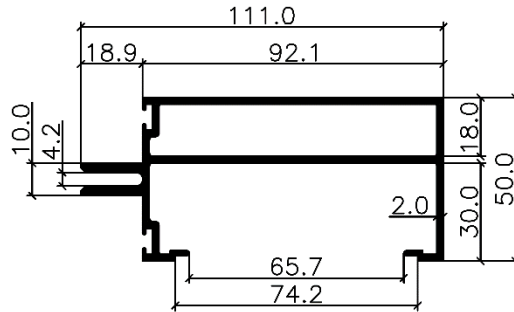

Typical Assembly Details:

Stick Curtain Wall System

Sectional Details:

2175

2169

2163

2174

2170