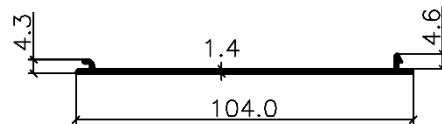

Stick Curtain Wall System

Sectional Detail:

2272