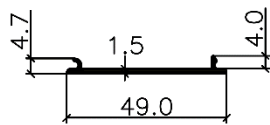

Typical Assembly Details:

Stick Curtain Wall System

Sectional Details:

2175

2169

2163

2174

2170