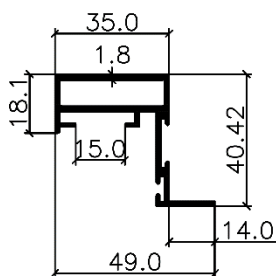

Stick Curtain Wall System

Sectional Details:

2165