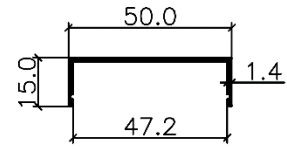

Typical Assembly Details:

Stick Curtain Wall System

Sectional Details:

2175

2169

2163

2174

2170