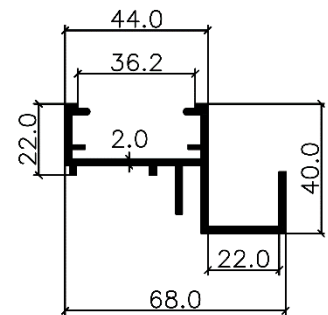

Stick Curtain Wall System

Sectional Detail:

2192