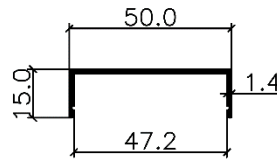

Stick Curtain Wall System

Typical Assembly Details:

Stick Curtain Wall System

Sectional Detail:

2191

2193

2163

2801