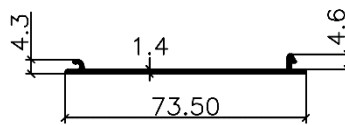

Typical Assembly Details:

Stick Curtain Wall System

Sectional Details:

2175

2169

2163

2174

2170