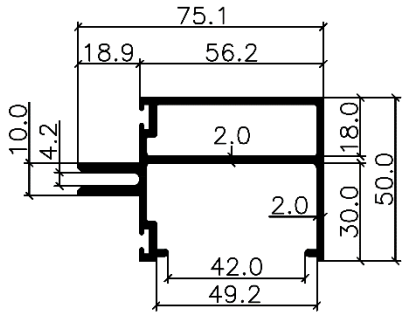

Typical Assembly Details:

Stick Curtain Wall System

Sectional Details:

2175

2169

2163

2174

2170