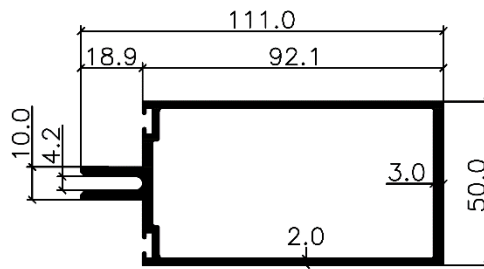

Stick Curtain Wall System

Sectional Details:

2168