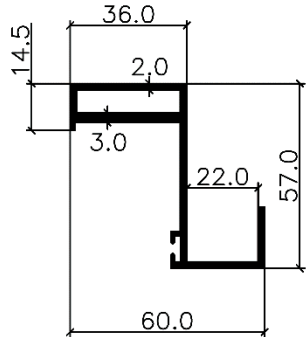

Stick Curtain Wall System

Typical Assembly Details:

Stick Curtain Wall System

Sectional Detail:

2191

2193

2163

2801