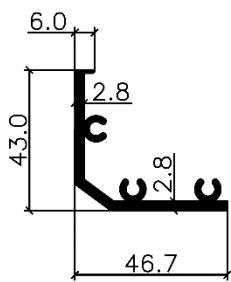

Stick Curtain Wall System

Sectional Details:

2164