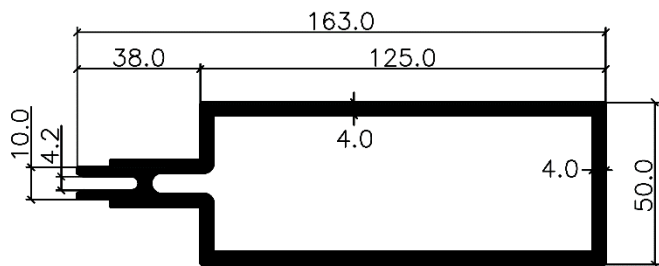

Stick Curtain Wall System

Sectional Detail:

2270