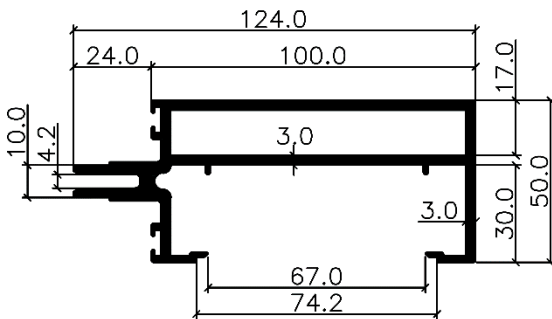

Stick Curtain Wall System

Typical Assembly Details:

Stick Curtain Wall System

Sectional Detail:

2191

2193

2163

2801

2153

2139

2173

2192

2159

2271

2170

2272