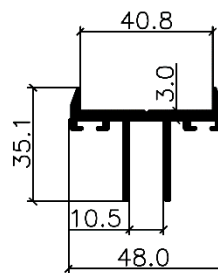

Stick Curtain Wall System

Sectional Detail:

2173