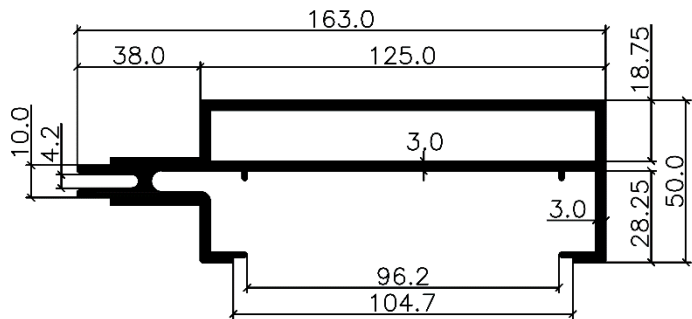

Stick Curtain Wall System

Typical Assembly Details:

Stick Curtain Wall System

Sectional Detail:

2191

2193

2163

2801

2153

2139

2173

2192

2159

2271

2170

2272