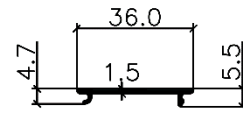

Stick Curtain Wall System

Typical Assembly Details:

Stick Curtain Wall System

Sectional Detail:

2191

2193

2163

2801