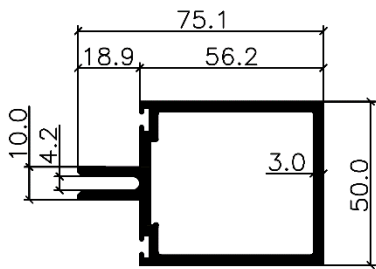

Stick Curtain Wall System

Sectional Details:

2161