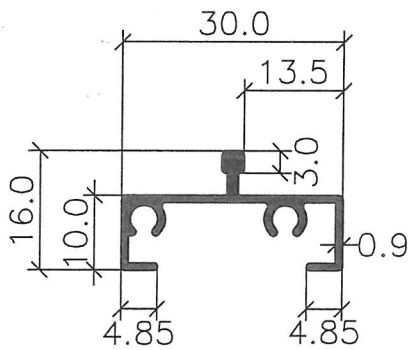

BI-FOLD & SUSPENSION DOOR (SERIES 2M)
(OUTER FRAME)

3581M

3588DM

3582M

3589DM

3590

3580M

NOTE:

- THE DRAWINGS ARE NOT TO SCALE
- ALL DIMENSION ARE SHOWN IN MM, OTHERWISE WOULD BE STATED
- DRAWING AS UPDATED ON 19.12.15

BI-FOLD DOOR (SERIES 2M)
(INNER FRAME)

3587M

3585M

3583M

3584M

3586M

NOTE:

- THE DRAWINGS ARE NOT TO SCALE
- ALL DIMENSION ARE SHOWN IN MM, OTHERWISE WOULD BE STATED
- DRAWING AS UPDATED ON 31.03.11