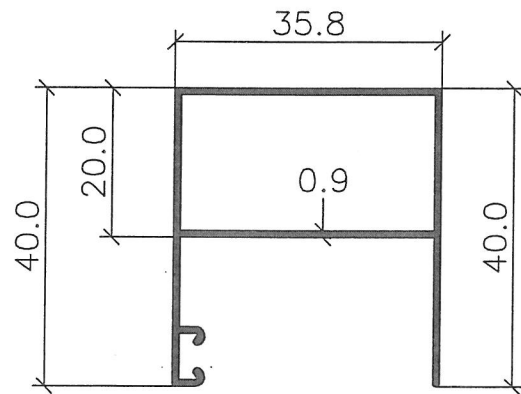

BI-FOLD & SUSPENSION DOOR (SERIES 2M)
(OUTER FRAME)

3581M

3588DM

3582M

3589DM

3590

3580M

NOTE:

- THE DRAWINGS ARE NOT TO SCALE
- ALL DIMENSION ARE SHOWN IN MM, OTHERWISE WOULD BE STATED
- DRAWING AS UPDATED ON 19.12.15

BI-FOLD DOOR (SERIES 2M)
(INNER FRAME)

3587M

3585M

3583M

3584M

3586M

NOTE:

- THE DRAWINGS ARE NOT TO SCALE
- ALL DIMENSION ARE SHOWN IN MM, OTHERWISE WOULD BE STATED
- DRAWING AS UPDATED ON 31.03.11