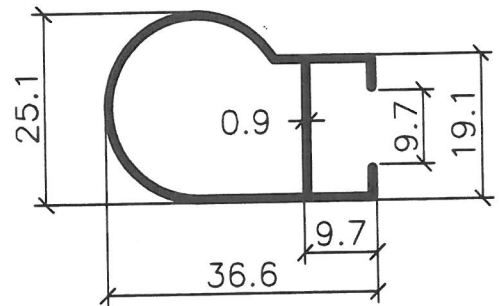

- THE DRAWINGS ARE NOT TO SCALE
- ALL DIMENSION ARE SHOWN IN MM, OTHERWISE WOULD BE STATED
- DRAWING AS UPDATED ON 19.12.15

BI-FOLD DOOR (SERIES 2M)
(INNER FRAME)

3587M

3585M

3583M

3584M

3586M

NOTE:

- THE DRAWINGS ARE NOT TO SCALE
- ALL DIMENSION ARE SHOWN IN MM, OTHERWISE WOULD BE STATED
- DRAWING AS UPDATED ON 31.03.11