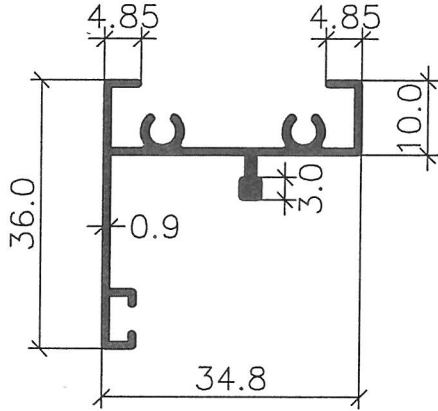

BI-FOLD & SUSPENSION DOOR (SERIES 2M)
(OUTER FRAME)

3581M

3588DM

3582M

3589DM

3590

3580M

NOTE:

- THE DRAWINGS ARE NOT TO SCALE
- ALL DIMENSION ARE SHOWN IN MM, OTHERWISE WOULD BE STATED
- DRAWING AS UPDATED ON 19.12.15

BI-FOLD DOOR (SERIES 2M)
(INNER FRAME)

3587M

3585M

3583M

3584M

3586M

NOTE:

- THE DRAWINGS ARE NOT TO SCALE
- ALL DIMENSION ARE SHOWN IN MM, OTHERWISE WOULD BE STATED
- DRAWING AS UPDATED ON 31.03.11