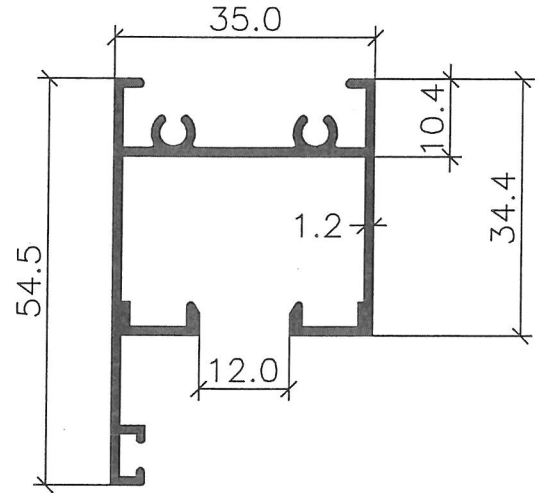

BI-FOLD & SUSPENSION DOOR (SERIES 2M)
(OUTER FRAME)

3581M

3588DM

3582M

3589DM

3590

3580M

NOTE:

- THE DRAWINGS ARE NOT TO SCALE
- ALL DIMENSION ARE SHOWN IN MM, OTHERWISE WOULD BE STATED
- DRAWING AS UPDATED ON 19.12.15

BI-FOLD DOOR (SERIES 2M)
(INNER FRAME)

3587M

3585M

3583M

3584M

3586M

NOTE:

- THE DRAWINGS ARE NOT TO SCALE
- ALL DIMENSION ARE SHOWN IN MM, OTHERWISE WOULD BE STATED
- DRAWING AS UPDATED ON 31.03.11