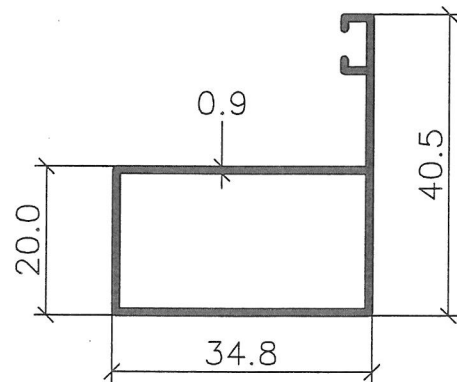

BI-FOLD & SUSPENSION DOOR (SERIES 2M)
(OUTER FRAME)

3581M

3588DM

3582M

3589DM

3590

3580M

NOTE:

- THE DRAWINGS ARE NOT TO SCALE
- ALL DIMENSION ARE SHOWN IN MM, OTHERWISE WOULD BE STATED
- DRAWING AS UPDATED ON 19.12.15

BI-FOLD DOOR (SERIES 2M)
(INNER FRAME)

3587M

3585M

3583M

3584M

3586M

NOTE:

- THE DRAWINGS ARE NOT TO SCALE
- ALL DIMENSION ARE SHOWN IN MM, OTHERWISE WOULD BE STATED
- DRAWING AS UPDATED ON 31.03.11