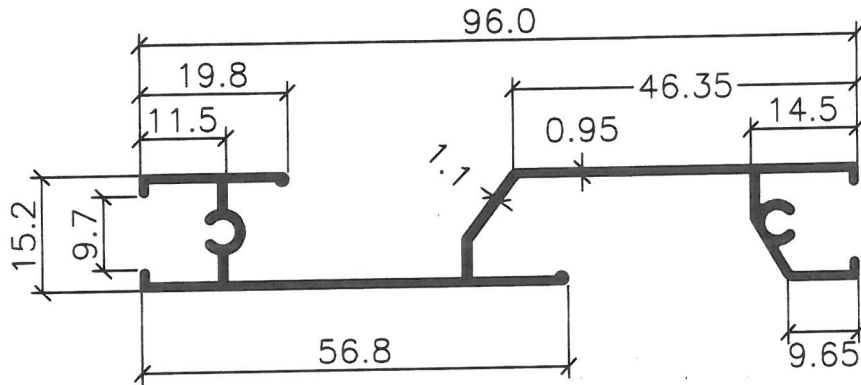

BI-FOLD & SUSPENSION DOOR (SERIES 2M)
(OUTER FRAME)

3581M

3588DM

3582M

3589DM

3590

3580M

NOTE:

- THE DRAWINGS ARE NOT TO SCALE
- ALL DIMENSION ARE SHOWN IN MM, OTHERWISE WOULD BE STATED
- DRAWING AS UPDATED ON 19.12.15

BI-FOLD DOOR (SERIES 2M)
(INNER FRAME)

3587M

3585M

3583M

3584M

3586M

NOTE:

- THE DRAWINGS ARE NOT TO SCALE
- ALL DIMENSION ARE SHOWN IN MM, OTHERWISE WOULD BE STATED
- DRAWING AS UPDATED ON 31.03.11