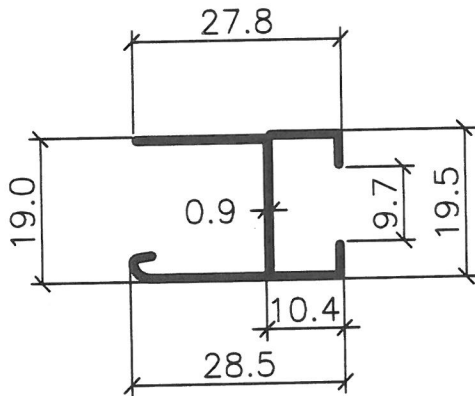

BI-FOLD & SUSPENSION DOOR (SERIES 2M)
(OUTER FRAME)

3581M

3588DM

3582M

3589DM

3590

3580M

NOTE:

- THE DRAWINGS ARE NOT TO SCALE
- ALL DIMENSION ARE SHOWN IN MM, OTHERWISE WOULD BE STATED
- DRAWING AS UPDATED ON 19.12.15

BI-FOLD DOOR (SERIES 2M)
(INNER FRAME)

3587M

3585M

3583M

3584M

3586M

NOTE:

- THE DRAWINGS ARE NOT TO SCALE
- ALL DIMENSION ARE SHOWN IN MM, OTHERWISE WOULD BE STATED
- DRAWING AS UPDATED ON 31.03.11