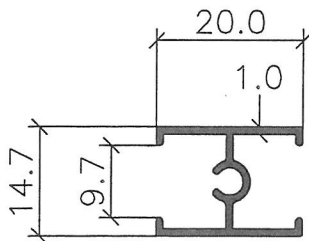

BI-FOLD & SUSPENSION DOOR (SERIES 2M)
(OUTER FRAME)

3581M

3588DM

3582M

3589DM

3590

3580M

NOTE:

- THE DRAWINGS ARE NOT TO SCALE
- ALL DIMENSION ARE SHOWN IN MM, OTHERWISE WOULD BE STATED
- DRAWING AS UPDATED ON 19.12.15

BI-FOLD DOOR (SERIES 2M)
(INNER FRAME)

3587M

3585M

3583M

3584M

3586M

NOTE:

- THE DRAWINGS ARE NOT TO SCALE
- ALL DIMENSION ARE SHOWN IN MM, OTHERWISE WOULD BE STATED
- DRAWING AS UPDATED ON 31.03.11