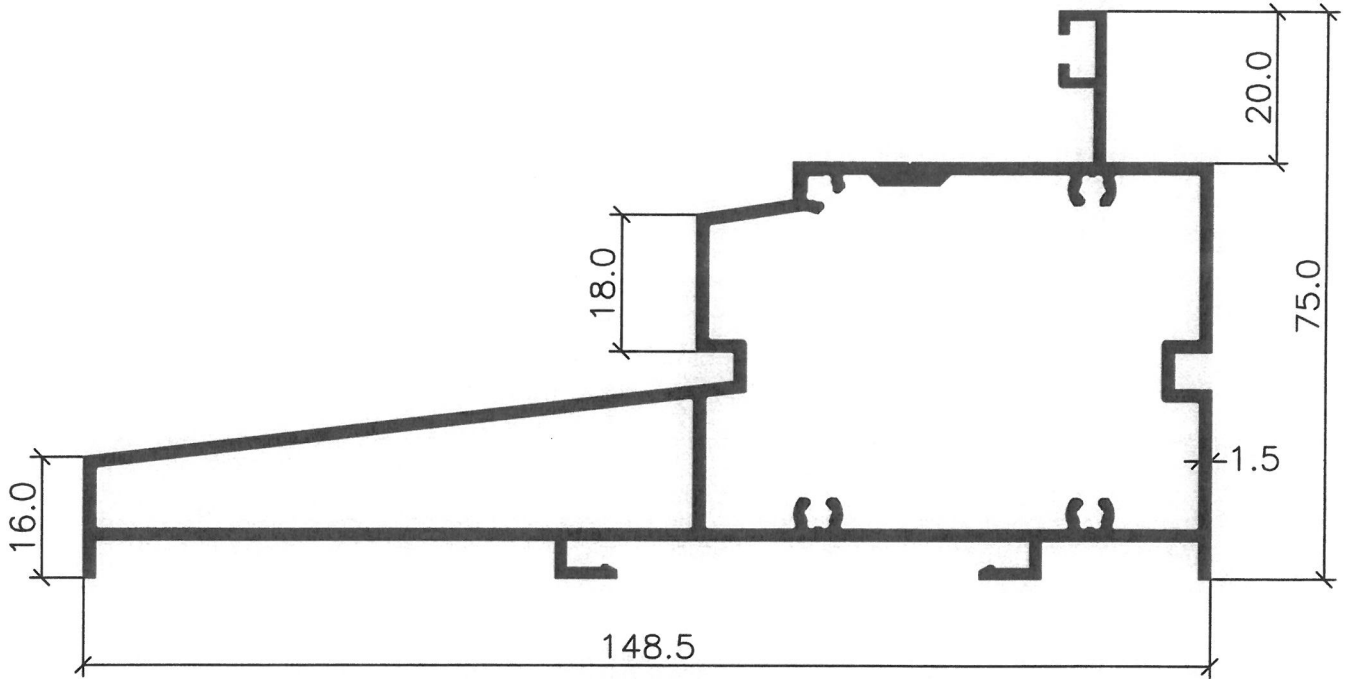

HDB TOILET TOP HUNG WINDOW

PAGE 34-04

3494

3493

3498

3499

NOTE:

- THE DRAWINGS ARE NOT TO SCALE
- ALL DIMENSION ARE SHOWN IN MM, OTHERWISE WOULD BE STATED
- DRAWING AS UPDATED ON 04.06.21

11/06/21

HDB TOILET TOP HUNG WINDOW

PAGE 34-05

3495

3496

3497

MATCHING DIAGRAM

NOTE:
 - THE DRAWINGS ARE NOT TO SCALE
 - ALL DIMENSION ARE SHOWN IN MM, OTHERWISE WOULD BE STATED
 - DRAWING AS UPDATED ON 04.06.21