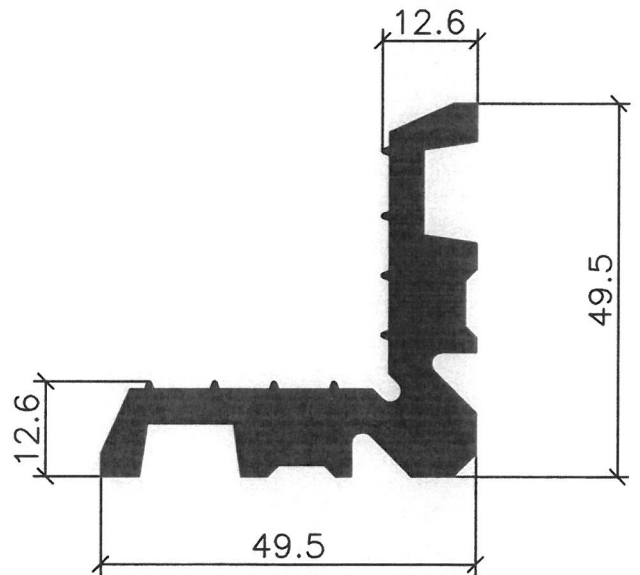

HDB TOILET TOP HUNG WINDOW

PAGE 34-04

3494

3493

3498

3499

NOTE:

- THE DRAWINGS ARE NOT TO SCALE
- ALL DIMENSION ARE SHOWN IN MM, OTHERWISE WOULD BE STATED
- DRAWING AS UPDATED ON 04.06.21

11/06/21

HDB TOILET TOP HUNG WINDOW

PAGE 34-05

3495

3496

3497

MATCHING DIAGRAM

NOTE:
 - THE DRAWINGS ARE NOT TO SCALE
 - ALL DIMENSION ARE SHOWN IN MM, OTHERWISE WOULD BE STATED
 - DRAWING AS UPDATED ON 04.06.21