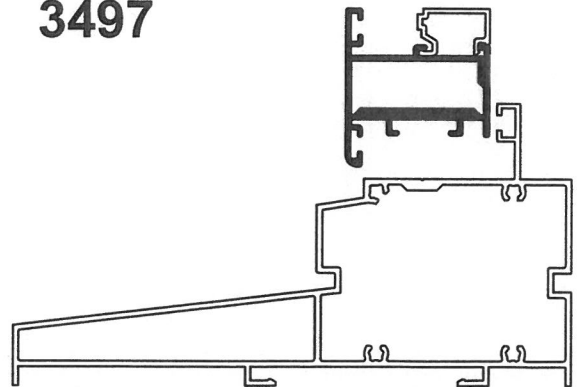

HDB TOILET TOP HUNG WINDOW

PAGE 34-04

3494

3493

3498

3499

NOTE:

- THE DRAWINGS ARE NOT TO SCALE
- ALL DIMENSION ARE SHOWN IN MM, OTHERWISE WOULD BE STATED
- DRAWING AS UPDATED ON 04.06.21

11/06/21

HDB TOILET TOP HUNG WINDOW

PAGE 34-05

3495

3496

3497

MATCHING DIAGRAM

NOTE:
 - THE DRAWINGS ARE NOT TO SCALE
 - ALL DIMENSION ARE SHOWN IN MM, OTHERWISE WOULD BE STATED
 - DRAWING AS UPDATED ON 04.06.21