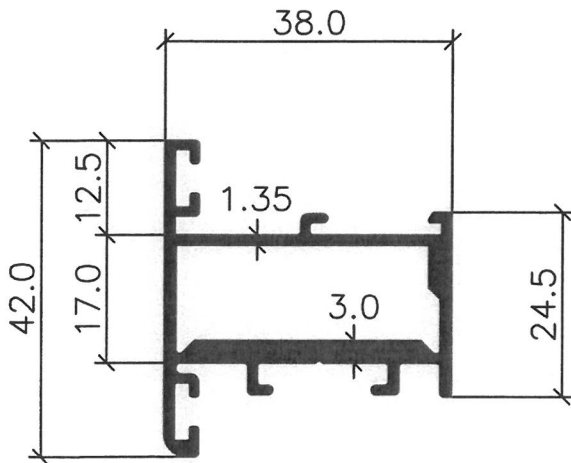

HDB TOILET TOP HUNG WINDOW

PAGE 34-04

3494

3493

3498

3499

NOTE:

- THE DRAWINGS ARE NOT TO SCALE
- ALL DIMENSION ARE SHOWN IN MM, OTHERWISE WOULD BE STATED
- DRAWING AS UPDATED ON 04.06.21

11/06/21

HDB TOILET TOP HUNG WINDOW

PAGE 34-05

3495

3496

3497

MATCHING DIAGRAM

NOTE:
 - THE DRAWINGS ARE NOT TO SCALE
 - ALL DIMENSION ARE SHOWN IN MM, OTHERWISE WOULD BE STATED
 - DRAWING AS UPDATED ON 04.06.21