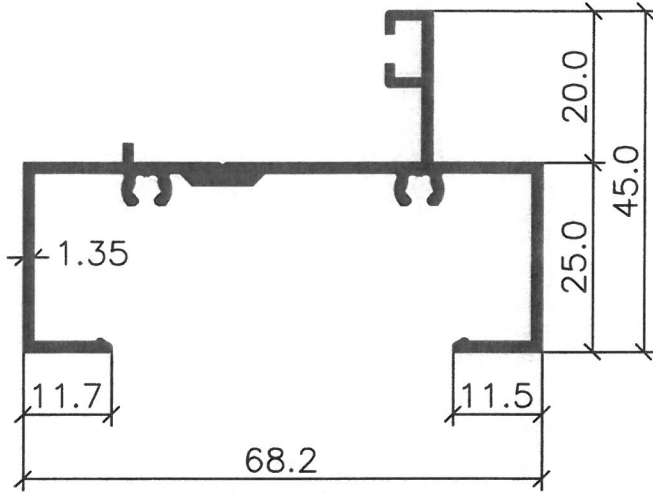

HDB TOILET TOP HUNG WINDOW

PAGE 34-04

3494

3493

3498

3499

NOTE:

- THE DRAWINGS ARE NOT TO SCALE
- ALL DIMENSION ARE SHOWN IN MM, OTHERWISE WOULD BE STATED
- DRAWING AS UPDATED ON 04.06.21

11/06/21

HDB TOILET TOP HUNG WINDOW

PAGE 34-05

3495

3496

3497

MATCHING DIAGRAM

NOTE:
 - THE DRAWINGS ARE NOT TO SCALE
 - ALL DIMENSION ARE SHOWN IN MM, OTHERWISE WOULD BE STATED
 - DRAWING AS UPDATED ON 04.06.21