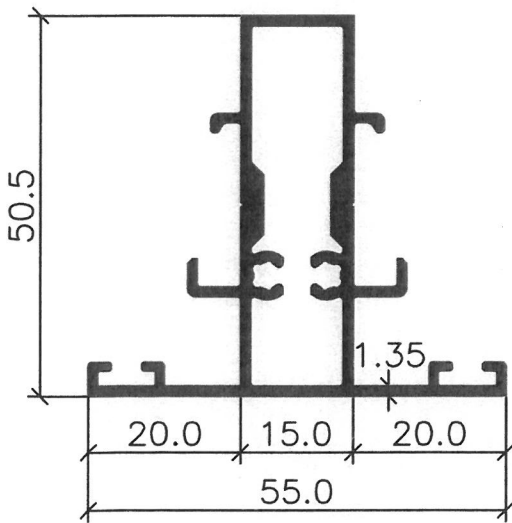

HDB TOILET TOP HUNG WINDOW

PAGE 34-04

3494

3493

3498

3499

NOTE:

- THE DRAWINGS ARE NOT TO SCALE
- ALL DIMENSION ARE SHOWN IN MM, OTHERWISE WOULD BE STATED
- DRAWING AS UPDATED ON 04.06.21

11/06/21

HDB TOILET TOP HUNG WINDOW

PAGE 34-05

3495

3496

3497

MATCHING DIAGRAM

NOTE:
 - THE DRAWINGS ARE NOT TO SCALE
 - ALL DIMENSION ARE SHOWN IN MM, OTHERWISE WOULD BE STATED
 - DRAWING AS UPDATED ON 04.06.21