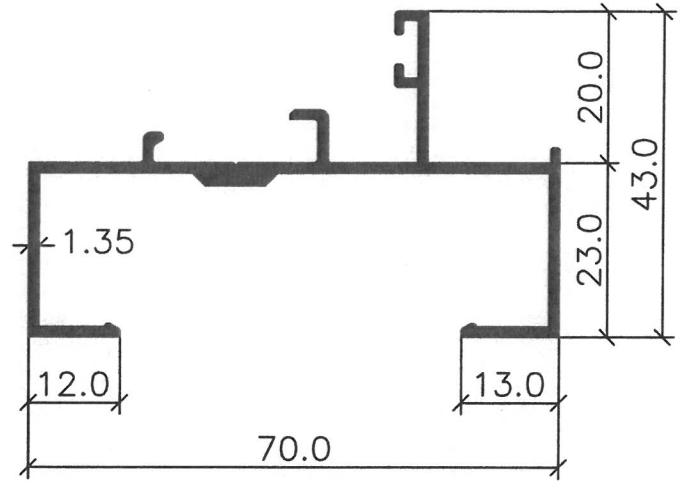

HDB TOILET TOP HUNG WINDOW

PAGE 34-04

3494

3493

3498

3499

NOTE:

- THE DRAWINGS ARE NOT TO SCALE
- ALL DIMENSION ARE SHOWN IN MM, OTHERWISE WOULD BE STATED
- DRAWING AS UPDATED ON 04.06.21

11/06/21

HDB TOILET TOP HUNG WINDOW

PAGE 34-05

3495

3496

3497

MATCHING DIAGRAM

NOTE:
 - THE DRAWINGS ARE NOT TO SCALE
 - ALL DIMENSION ARE SHOWN IN MM, OTHERWISE WOULD BE STATED
 - DRAWING AS UPDATED ON 04.06.21