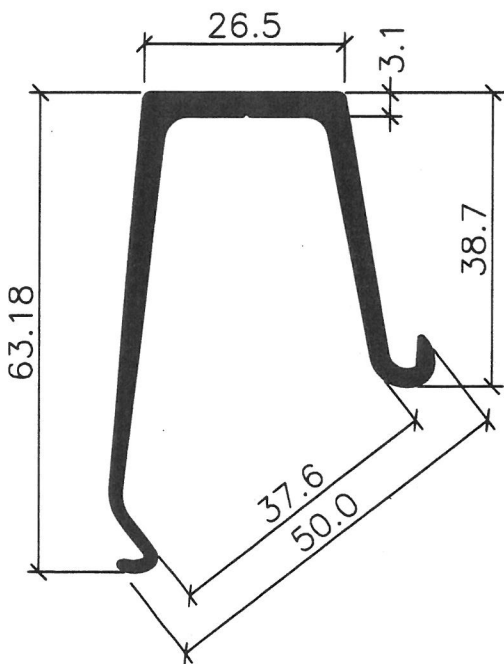

LOUVRE SCREEN

22/11/08

ISOMETRIC VIEW

- THE DRAWINGS ARE NOT TO SCALE
- ALL DIMENSION ARE SHOWN IN MM, OTHERWISE WOULD BE STATED
- DRAWING AS PER UPDATED ON 15.01.08

LOUVRE SCREEN

2798

2799

MATCHING DIAGRAM

13/12/08

LOUVRE SCREEN

- THE DRAWINGS ARE NOT TO SCALE
- ALL DIMENSION ARE SHOWN IN MM, OTHERWISE WOULD BE STATED
- DRAWING AS PER UPDATED ON 15.09.08

LOUVRE SCREEN

2796

2797

27/1/13

MATCHING DIAGRAM

LOUVRE SCREEN

- THE DRAWINGS ARE NOT TO SCALE
- ALL DIMENSION ARE SHOWN IN MM, OTHERWISE WOULD BE STATED
- DRAWING AS PER UPDATED ON 28.01.13