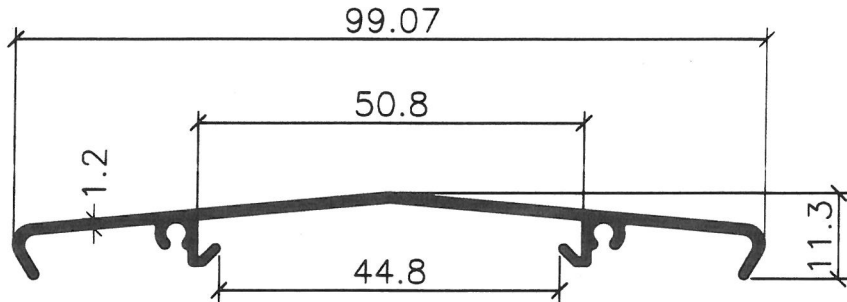

LOUVRE SCREEN

22/11/08

ISOMETRIC VIEW

- THE DRAWINGS ARE NOT TO SCALE
- ALL DIMENSION ARE SHOWN IN MM, OTHERWISE WOULD BE STATED
- DRAWING AS PER UPDATED ON 15.01.08

LOUVRE SCREEN

2798

2799

MATCHING DIAGRAM

13/12/08

LOUVRE SCREEN

- THE DRAWINGS ARE NOT TO SCALE
- ALL DIMENSION ARE SHOWN IN MM, OTHERWISE WOULD BE STATED
- DRAWING AS PER UPDATED ON 15.09.08

LOUVRE SCREEN

2796

2797

27/1/13

MATCHING DIAGRAM

LOUVRE SCREEN

- THE DRAWINGS ARE NOT TO SCALE
- ALL DIMENSION ARE SHOWN IN MM, OTHERWISE WOULD BE STATED
- DRAWING AS PER UPDATED ON 28.01.13