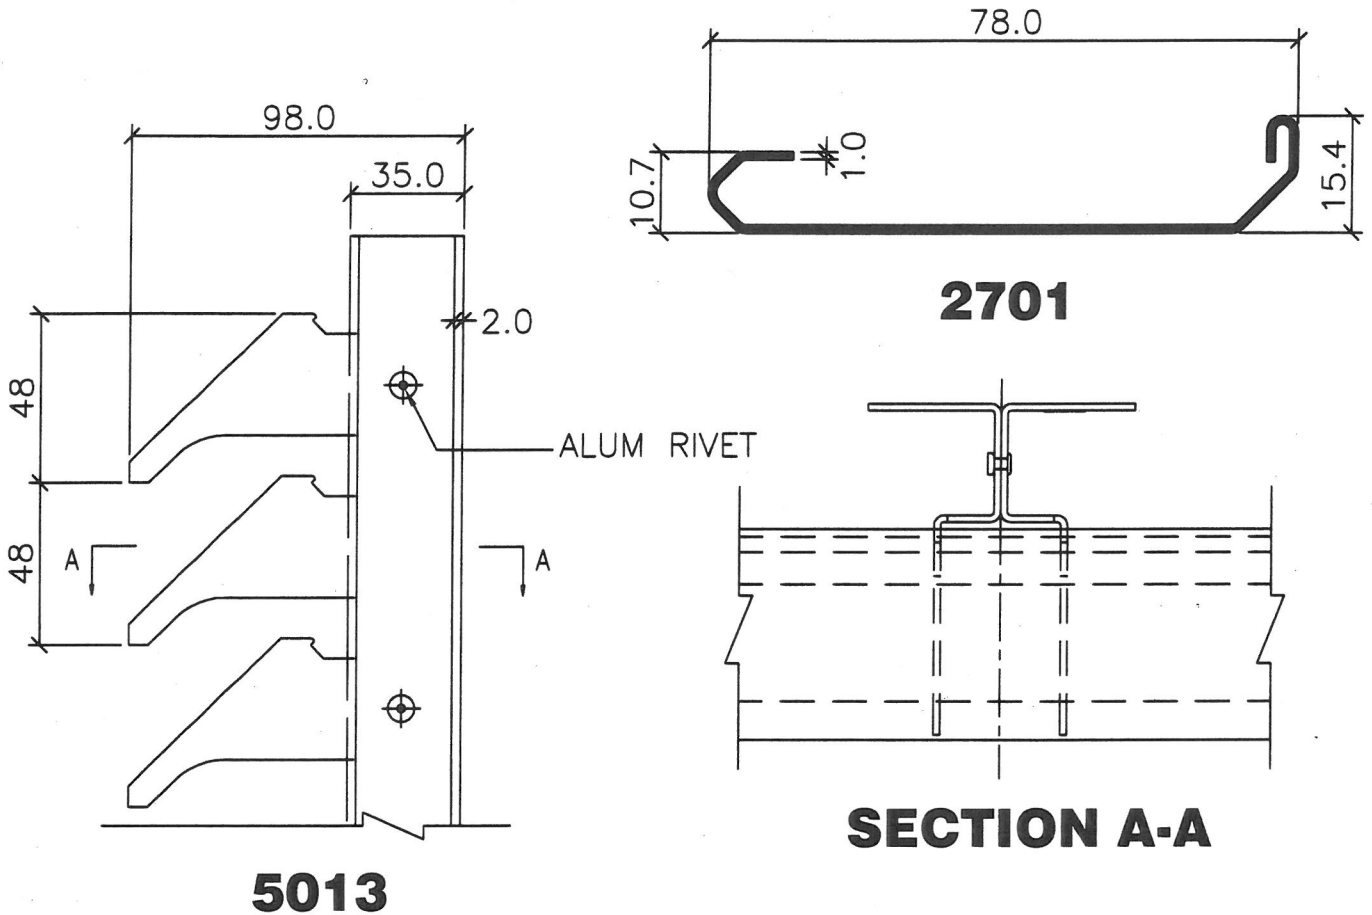

LOUVRE SCREEN

22/11/08

ISOMETRIC VIEW

- THE DRAWINGS ARE NOT TO SCALE
- ALL DIMENSION ARE SHOWN IN MM, OTHERWISE WOULD BE STATED
- DRAWING AS PER UPDATED ON 15.01.08

LOUVRE SCREEN

2798

2799

MATCHING DIAGRAM

13/12/08

LOUVRE SCREEN

- THE DRAWINGS ARE NOT TO SCALE
- ALL DIMENSION ARE SHOWN IN MM, OTHERWISE WOULD BE STATED
- DRAWING AS PER UPDATED ON 15.09.08

LOUVRE SCREEN

2796

2797

27/1/13

MATCHING DIAGRAM

LOUVRE SCREEN

- THE DRAWINGS ARE NOT TO SCALE
- ALL DIMENSION ARE SHOWN IN MM, OTHERWISE WOULD BE STATED
- DRAWING AS PER UPDATED ON 28.01.13