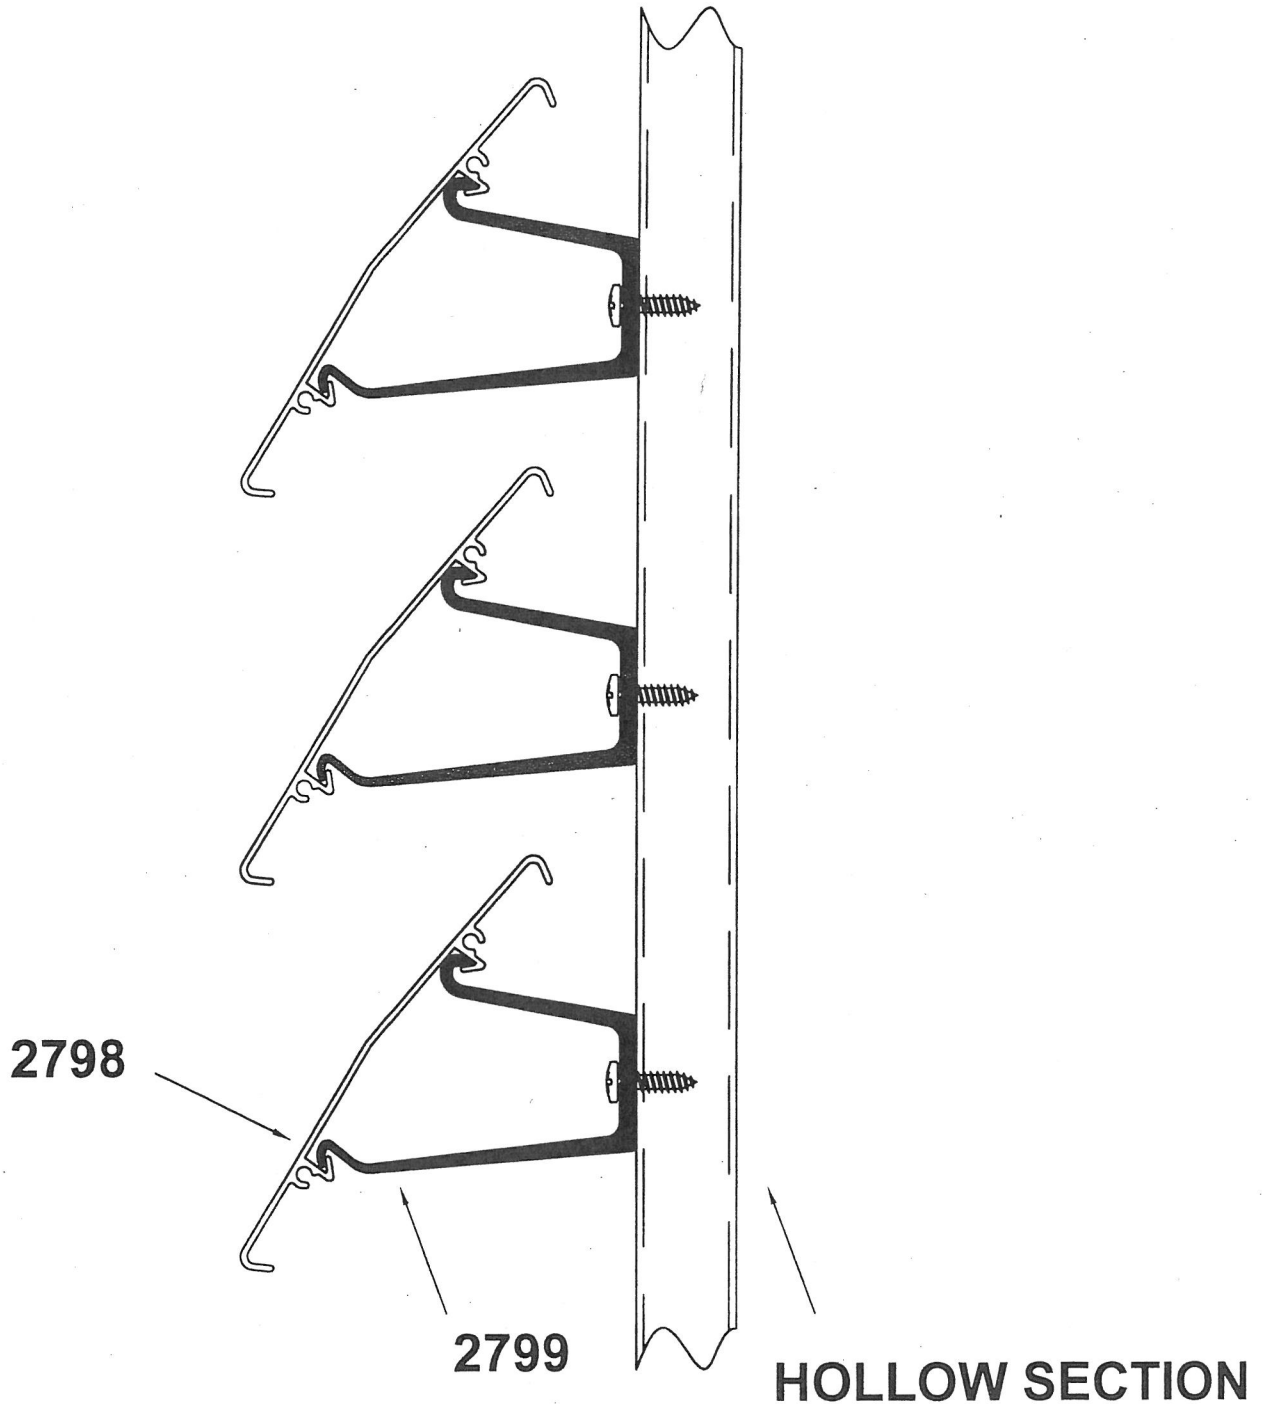

LOUVRE SCREEN

22/11/08

ISOMETRIC VIEW

- THE DRAWINGS ARE NOT TO SCALE
- ALL DIMENSION ARE SHOWN IN MM, OTHERWISE WOULD BE STATED
- DRAWING AS PER UPDATED ON 15.01.08

LOUVRE SCREEN

2798

2799

MATCHING DIAGRAM

13/12/08

LOUVRE SCREEN

- THE DRAWINGS ARE NOT TO SCALE
- ALL DIMENSION ARE SHOWN IN MM, OTHERWISE WOULD BE STATED
- DRAWING AS PER UPDATED ON 15.09.08

LOUVRE SCREEN

2796

2797

27/1/13

MATCHING DIAGRAM

LOUVRE SCREEN

- THE DRAWINGS ARE NOT TO SCALE
- ALL DIMENSION ARE SHOWN IN MM, OTHERWISE WOULD BE STATED
- DRAWING AS PER UPDATED ON 28.01.13