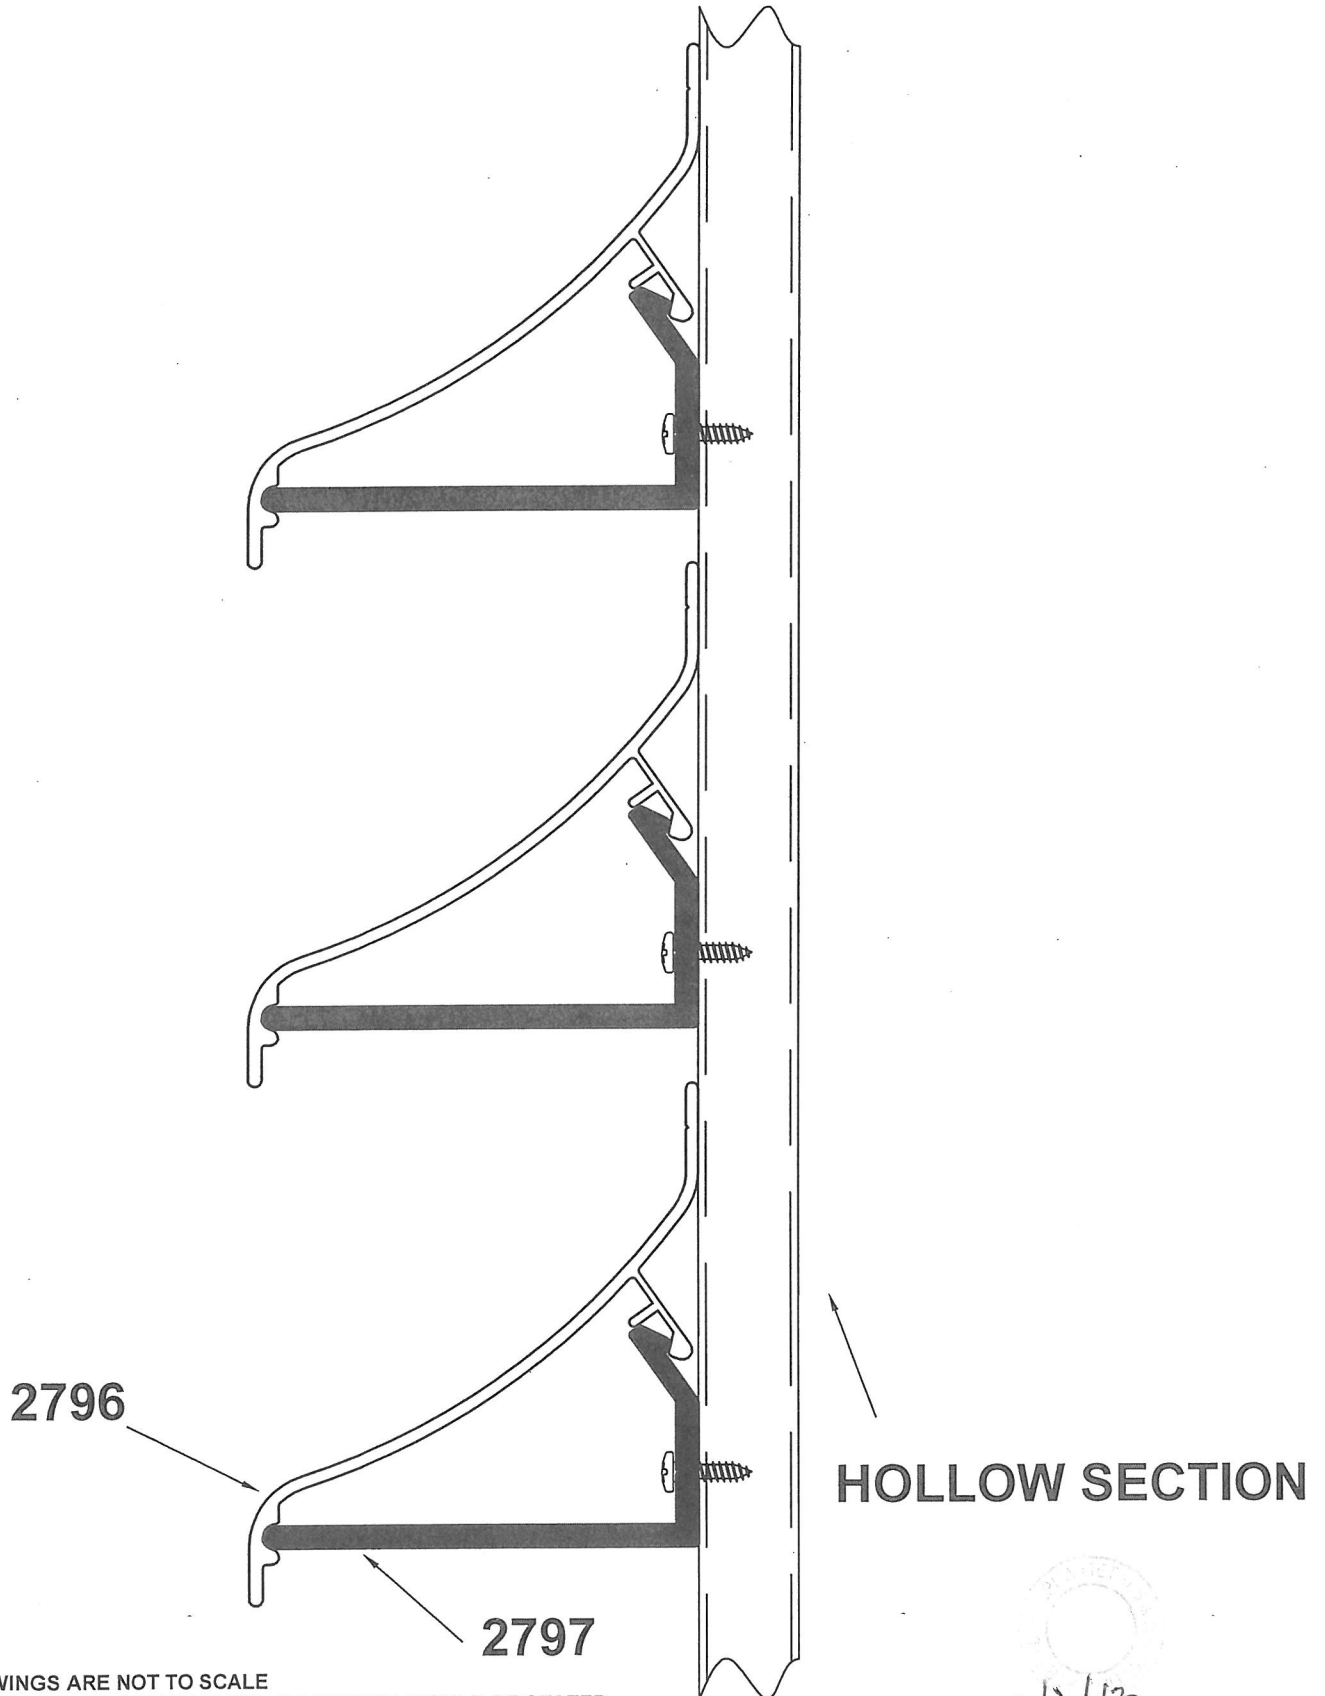

LOUVRE SCREEN

22/11/08

ISOMETRIC VIEW

- THE DRAWINGS ARE NOT TO SCALE
- ALL DIMENSION ARE SHOWN IN MM, OTHERWISE WOULD BE STATED
- DRAWING AS PER UPDATED ON 15.01.08

LOUVRE SCREEN

2798

2799

MATCHING DIAGRAM

13/12/08

LOUVRE SCREEN

- THE DRAWINGS ARE NOT TO SCALE
- ALL DIMENSION ARE SHOWN IN MM, OTHERWISE WOULD BE STATED
- DRAWING AS PER UPDATED ON 15.09.08

LOUVRE SCREEN

2796

2797

27/1/13

MATCHING DIAGRAM

LOUVRE SCREEN

- THE DRAWINGS ARE NOT TO SCALE
- ALL DIMENSION ARE SHOWN IN MM, OTHERWISE WOULD BE STATED
- DRAWING AS PER UPDATED ON 28.01.13