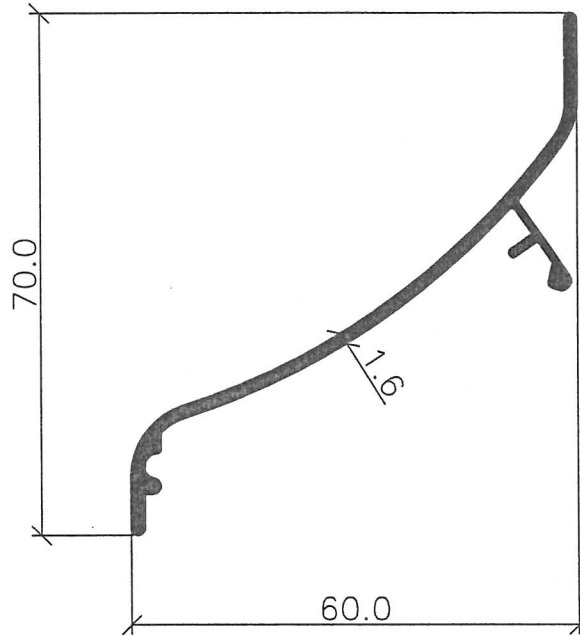

LOUVRE SCREEN

22/11/08

ISOMETRIC VIEW

- THE DRAWINGS ARE NOT TO SCALE
- ALL DIMENSION ARE SHOWN IN MM, OTHERWISE WOULD BE STATED
- DRAWING AS PER UPDATED ON 15.01.08

LOUVRE SCREEN

2798

2799

MATCHING DIAGRAM

13/12/08

LOUVRE SCREEN

- THE DRAWINGS ARE NOT TO SCALE
- ALL DIMENSION ARE SHOWN IN MM, OTHERWISE WOULD BE STATED
- DRAWING AS PER UPDATED ON 15.09.08

LOUVRE SCREEN

2796

2797

27/1/13

MATCHING DIAGRAM

LOUVRE SCREEN

- THE DRAWINGS ARE NOT TO SCALE
- ALL DIMENSION ARE SHOWN IN MM, OTHERWISE WOULD BE STATED
- DRAWING AS PER UPDATED ON 28.01.13