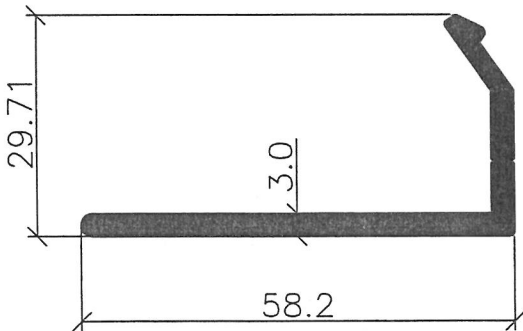

LOUVRE SCREEN

22/11/08

ISOMETRIC VIEW

- THE DRAWINGS ARE NOT TO SCALE
- ALL DIMENSION ARE SHOWN IN MM, OTHERWISE WOULD BE STATED
- DRAWING AS PER UPDATED ON 15.01.08

LOUVRE SCREEN

2798

2799

MATCHING DIAGRAM

13/12/08

LOUVRE SCREEN

- THE DRAWINGS ARE NOT TO SCALE
- ALL DIMENSION ARE SHOWN IN MM, OTHERWISE WOULD BE STATED
- DRAWING AS PER UPDATED ON 15.09.08

LOUVRE SCREEN

2796

2797

27/1/13

MATCHING DIAGRAM

LOUVRE SCREEN

- THE DRAWINGS ARE NOT TO SCALE
- ALL DIMENSION ARE SHOWN IN MM, OTHERWISE WOULD BE STATED
- DRAWING AS PER UPDATED ON 28.01.13