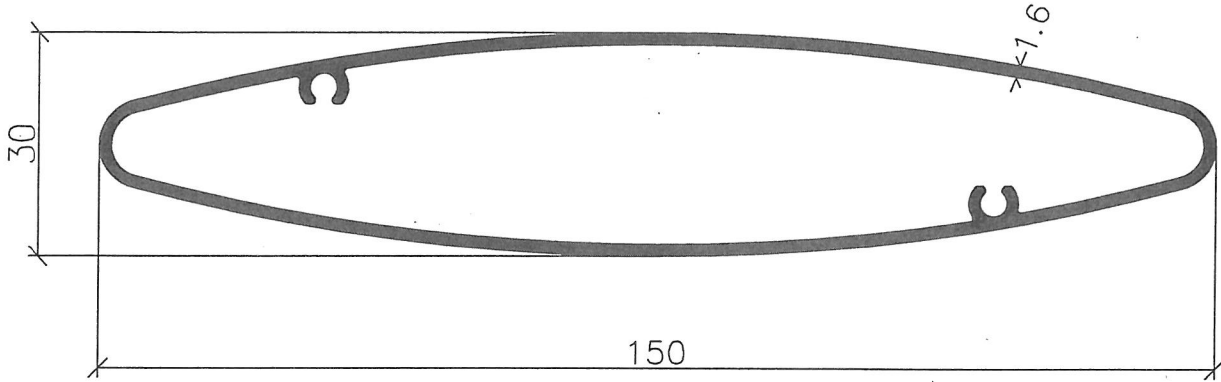

SUNSHADE LOUVRE

2743

ED03205.

2146

SUNSHADE LOUVRE

HOLLOW SECTION

MATCHING DIAGRAM

- THE DRAWINGS ARE NOT TO SCALE
 - ALL DIMENSION ARE SHOWN IN MM, OTHERWISE WOULD BE STATED
 - DRAWING AS PER UPDATED ON 14.01.16

SUNSHADE LOUVRE

2703A

2705

2133M

05/08/19

SUNSHADE LOUVRE

PAGE 27-02(A)

2703A

NOTE:
 - THE DRAWINGS ARE NOT TO SCALE
 - ALL DIMENSION ARE SHOWN IN MM, OTHERWISE WOULD BE STATED
 - DRAWING AS PER UPDATED ON 06.08.08

SUNSHADE LOUVRE

ED00945

MATCHING DIAGRAM

2146

NOTE:
 - THE DRAWINGS ARE NOT TO SCALE
 - ALL DIMENSION ARE SHOWN IN MM, OTHERWISE WOULD BE STATED
 - DRAWING AS PER UPDATED ON 02.03.10