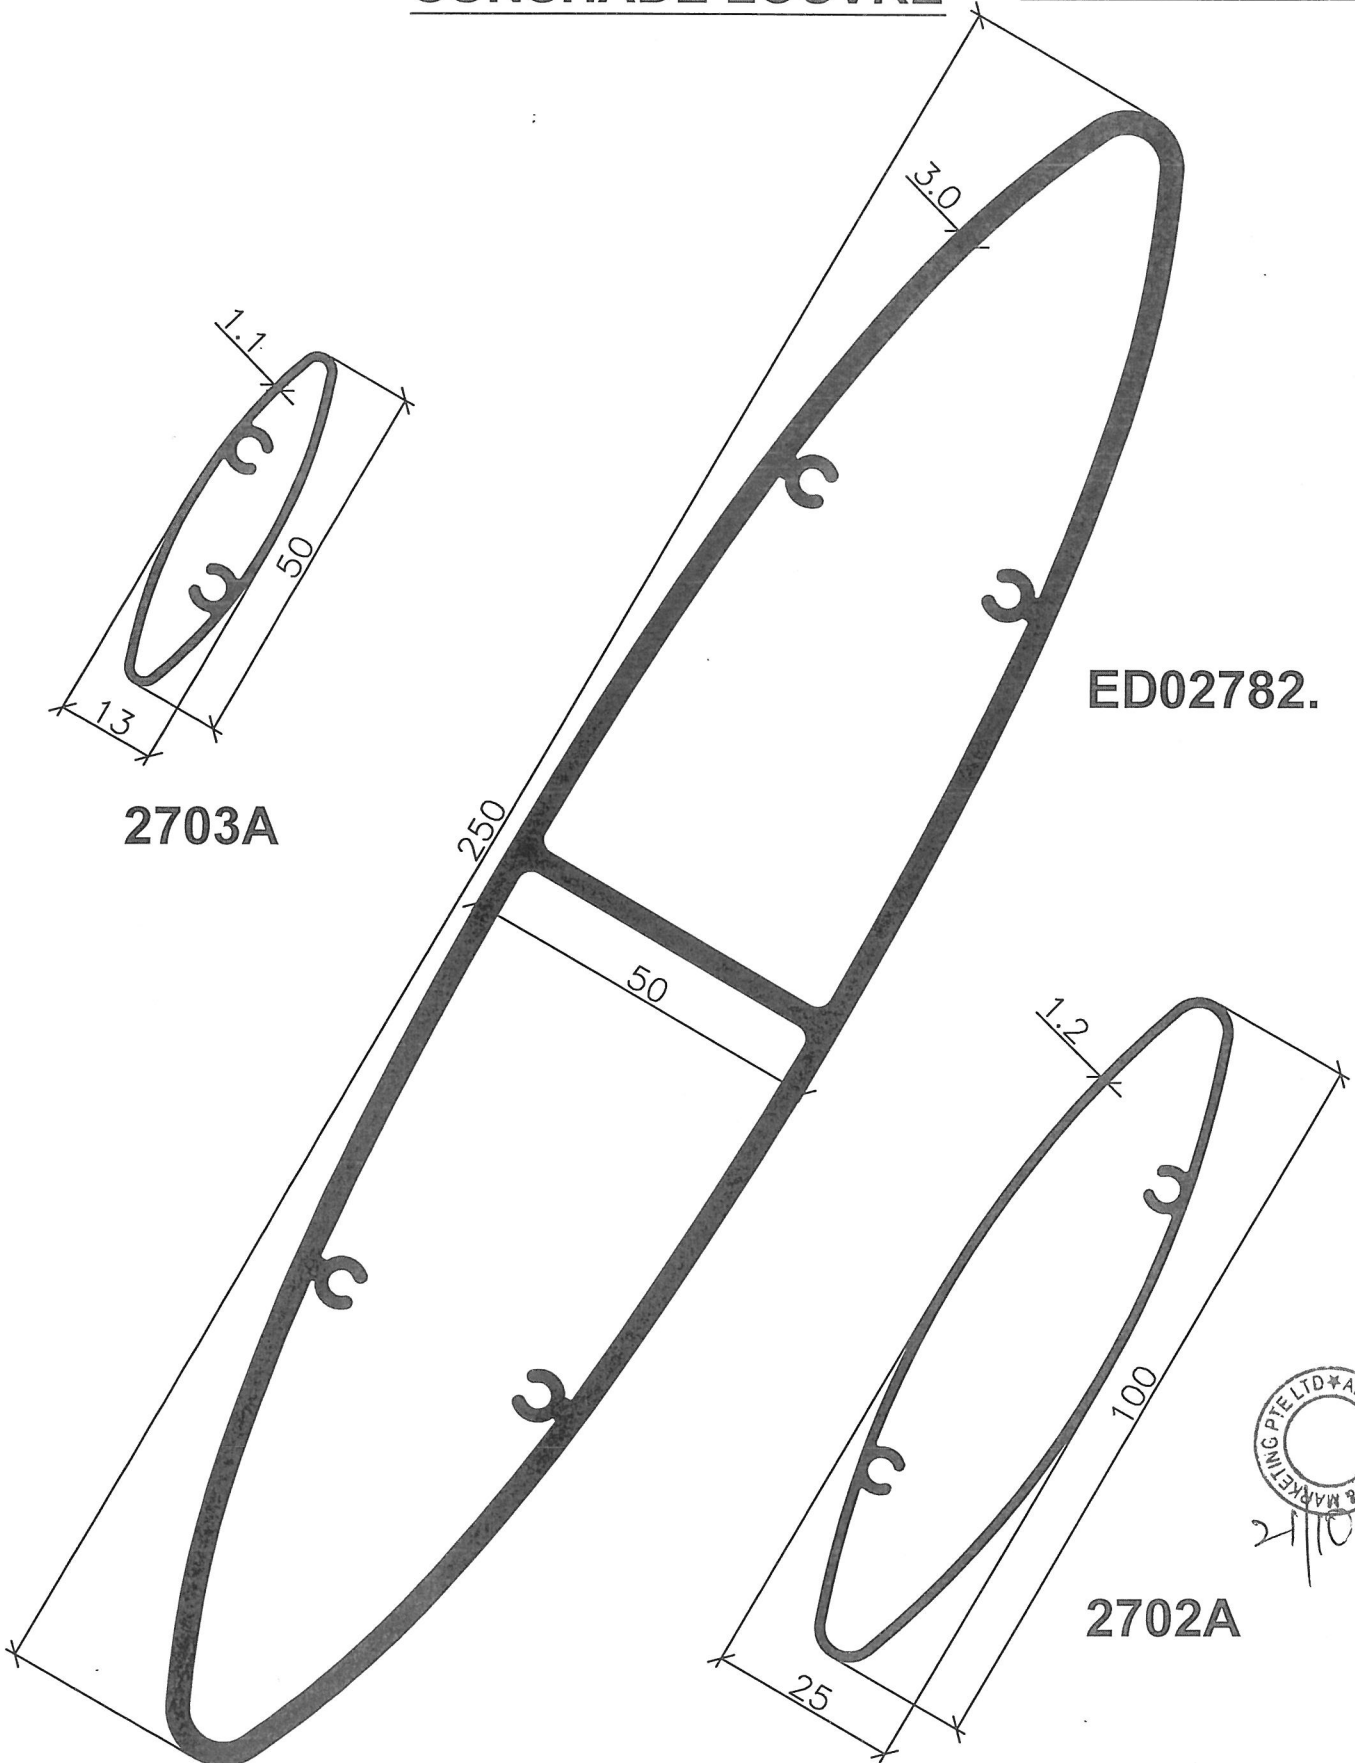

SUNSHADE LOUVRE

2743

ED03205.

2146

SUNSHADE LOUVRE

HOLLOW SECTION

MATCHING DIAGRAM

- THE DRAWINGS ARE NOT TO SCALE
 - ALL DIMENSION ARE SHOWN IN MM, OTHERWISE WOULD BE STATED
 - DRAWING AS PER UPDATED ON 14.01.16

SUNSHADE LOUVRE

2703A

2705

2133M

05/08/19

SUNSHADE LOUVRE

PAGE 27-02(A)

2703A

ED02782.

2702A

SUNSHADE LOUVRE

PAGE 27-02B

ED03467.

18/7/17

SUNSHADE LOUVRE

MATCHING DIAGRAM

NOTE:
 - THE DRAWINGS ARE NOT TO SCALE
 - ALL DIMENSION ARE SHOWN IN MM, OTHERWISE WOULD BE STATED
 - DRAWING AS PER UPDATED ON 06.08.08

SUNSHADE LOUVRE

ED00945

MATCHING DIAGRAM

2146

NOTE:
 - THE DRAWINGS ARE NOT TO SCALE
 - ALL DIMENSION ARE SHOWN IN MM, OTHERWISE WOULD BE STATED
 - DRAWING AS PER UPDATED ON 02.03.10