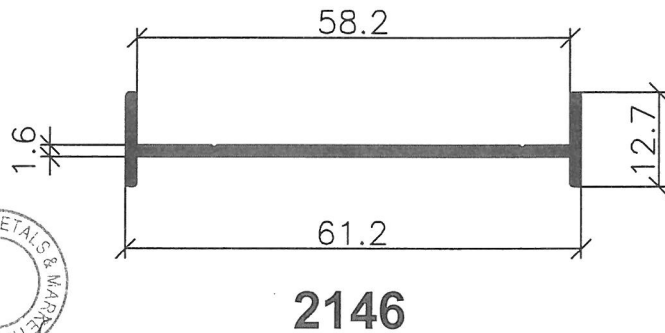

SUNSHADE LOUVRE

2743

ED03205.

2146

SUNSHADE LOUVRE

HOLLOW SECTION

MATCHING DIAGRAM

- THE DRAWINGS ARE NOT TO SCALE
 - ALL DIMENSION ARE SHOWN IN MM, OTHERWISE WOULD BE STATED
 - DRAWING AS PER UPDATED ON 14.01.16

SUNSHADE LOUVRE

2703A

2705

2133M

05/08/19

SUNSHADE LOUVRE

PAGE 27-02(A)

2703A

NOTE:
 - THE DRAWINGS ARE NOT TO SCALE
 - ALL DIMENSION ARE SHOWN IN MM, OTHERWISE WOULD BE STATED
 - DRAWING AS PER UPDATED ON 06.08.08

SUNSHADE LOUVRE

ED00945

MATCHING DIAGRAM

2146

NOTE:
 - THE DRAWINGS ARE NOT TO SCALE
 - ALL DIMENSION ARE SHOWN IN MM, OTHERWISE WOULD BE STATED
 - DRAWING AS PER UPDATED ON 02.03.10