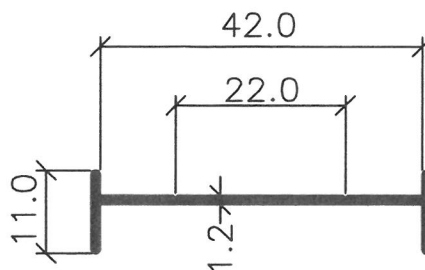

2133M

05/08/19