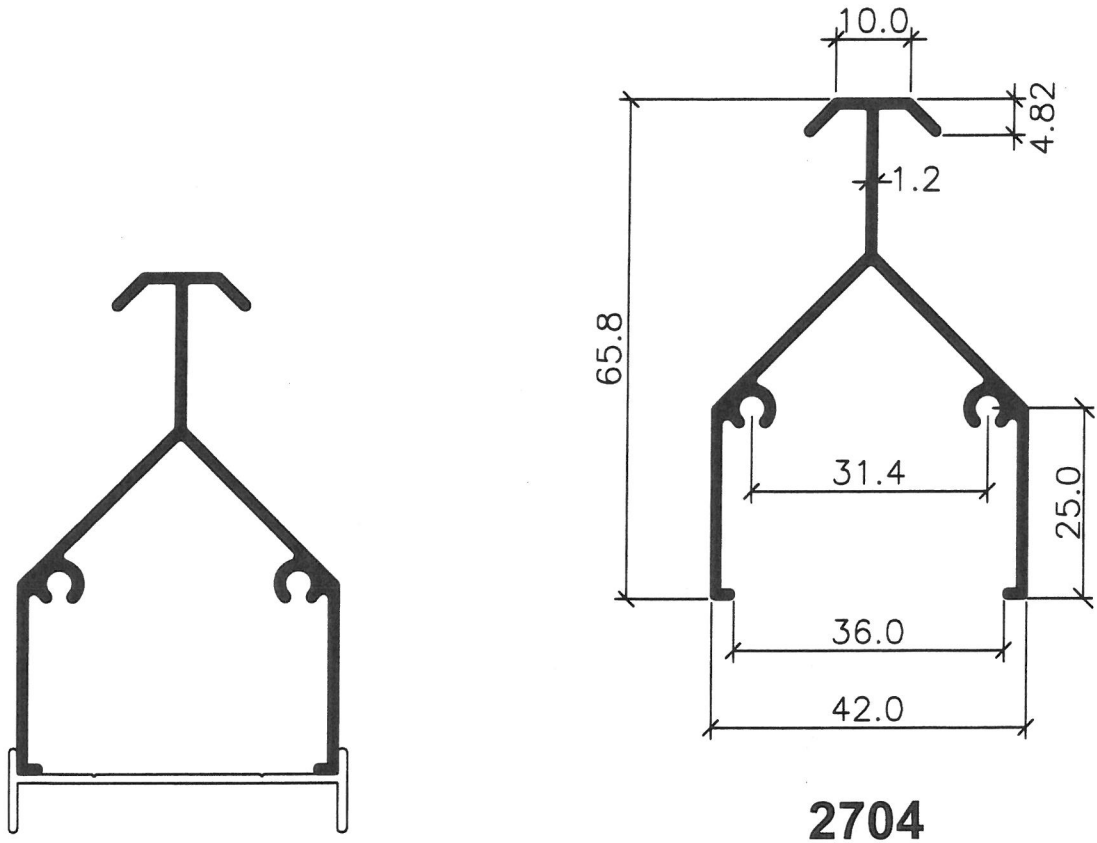

SUNSHADE LOUVRE

2743

ED03205.

2146

SUNSHADE LOUVRE

HOLLOW SECTION

MATCHING DIAGRAM

- THE DRAWINGS ARE NOT TO SCALE
 - ALL DIMENSION ARE SHOWN IN MM, OTHERWISE WOULD BE STATED
 - DRAWING AS PER UPDATED ON 14.01.16

ED02782.

2702A

SUNSHADE LOUVRE

PAGE 27-02B

ED03467.

18/7/17

SUNSHADE LOUVRE

MATCHING DIAGRAM

NOTE:
 - THE DRAWINGS ARE NOT TO SCALE
 - ALL DIMENSION ARE SHOWN IN MM, OTHERWISE WOULD BE STATED
 - DRAWING AS PER UPDATED ON 06.08.08

SUNSHADE LOUVRE

ED00945

MATCHING DIAGRAM

2146

NOTE:
 - THE DRAWINGS ARE NOT TO SCALE
 - ALL DIMENSION ARE SHOWN IN MM, OTHERWISE WOULD BE STATED
 - DRAWING AS PER UPDATED ON 02.03.10