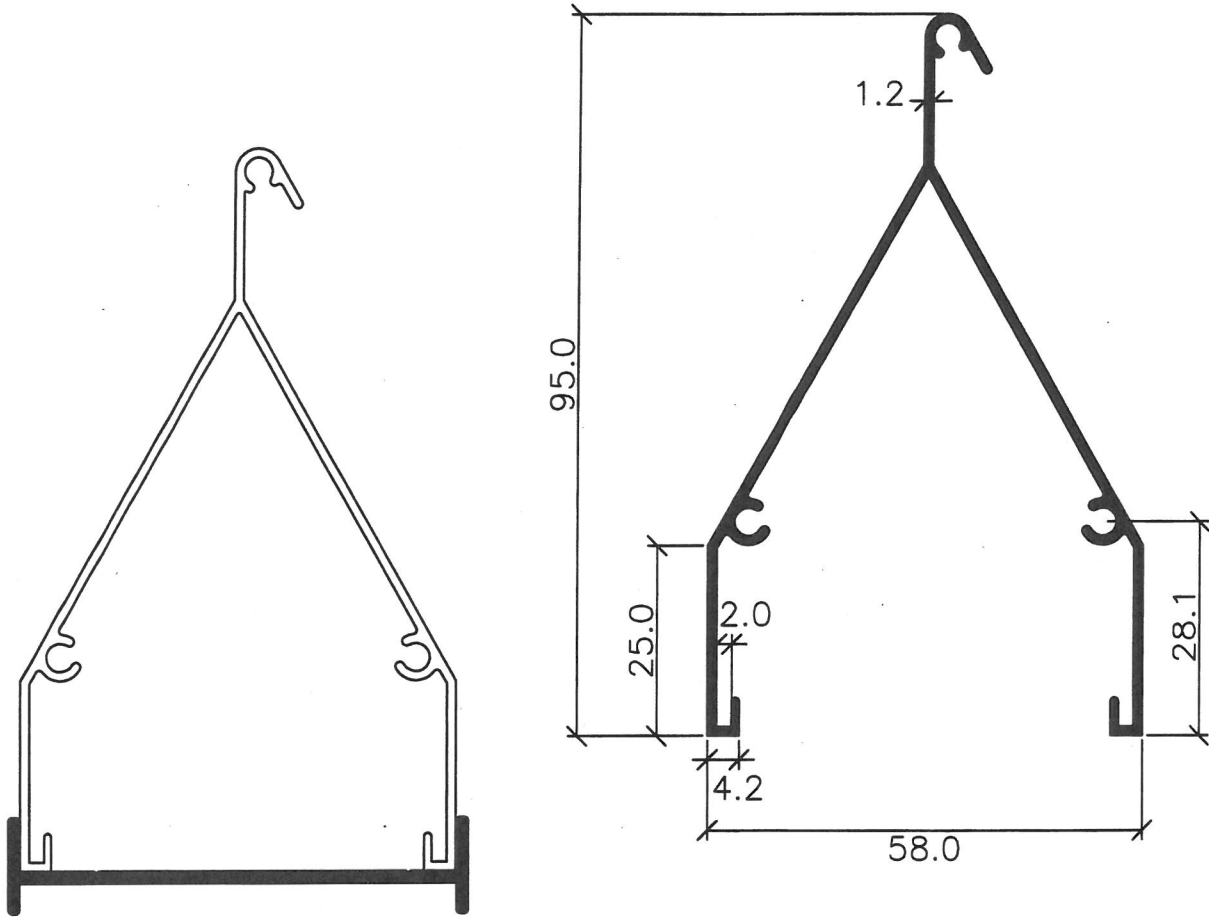

SUNSHADE LOUVRE

2743

ED03205.

2146

SUNSHADE LOUVRE

HOLLOW SECTION

MATCHING DIAGRAM

- THE DRAWINGS ARE NOT TO SCALE
 - ALL DIMENSION ARE SHOWN IN MM, OTHERWISE WOULD BE STATED
 - DRAWING AS PER UPDATED ON 14.01.16

ED02782.

2702A

SUNSHADE LOUVRE

PAGE 27-02B

ED03467.

18/7/17

SUNSHADE LOUVRE

MATCHING DIAGRAM

NOTE:
 - THE DRAWINGS ARE NOT TO SCALE
 - ALL DIMENSION ARE SHOWN IN MM, OTHERWISE WOULD BE STATED
 - DRAWING AS PER UPDATED ON 06.08.08

SUNSHADE LOUVRE

ED00945

MATCHING DIAGRAM

2146

NOTE:
 - THE DRAWINGS ARE NOT TO SCALE
 - ALL DIMENSION ARE SHOWN IN MM, OTHERWISE WOULD BE STATED
 - DRAWING AS PER UPDATED ON 02.03.10