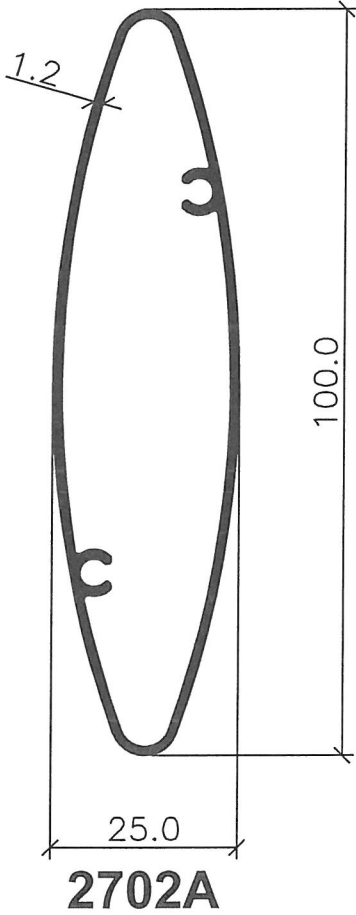

SUNSHADE LOUVRE

2743

ED03205.

2146

SUNSHADE LOUVRE

HOLLOW SECTION

MATCHING DIAGRAM

- THE DRAWINGS ARE NOT TO SCALE
 - ALL DIMENSION ARE SHOWN IN MM, OTHERWISE WOULD BE STATED
 - DRAWING AS PER UPDATED ON 14.01.16

SUNSHADE LOUVRE

2703A

2705

2133M

05/08/19

SUNSHADE LOUVRE

PAGE 27-02(A)

2703A

NOTE:
 - THE DRAWINGS ARE NOT TO SCALE
 - ALL DIMENSION ARE SHOWN IN MM, OTHERWISE WOULD BE STATED
 - DRAWING AS PER UPDATED ON 06.08.08

SUNSHADE LOUVRE

ED00945

MATCHING DIAGRAM

2146

NOTE:
 - THE DRAWINGS ARE NOT TO SCALE
 - ALL DIMENSION ARE SHOWN IN MM, OTHERWISE WOULD BE STATED
 - DRAWING AS PER UPDATED ON 02.03.10