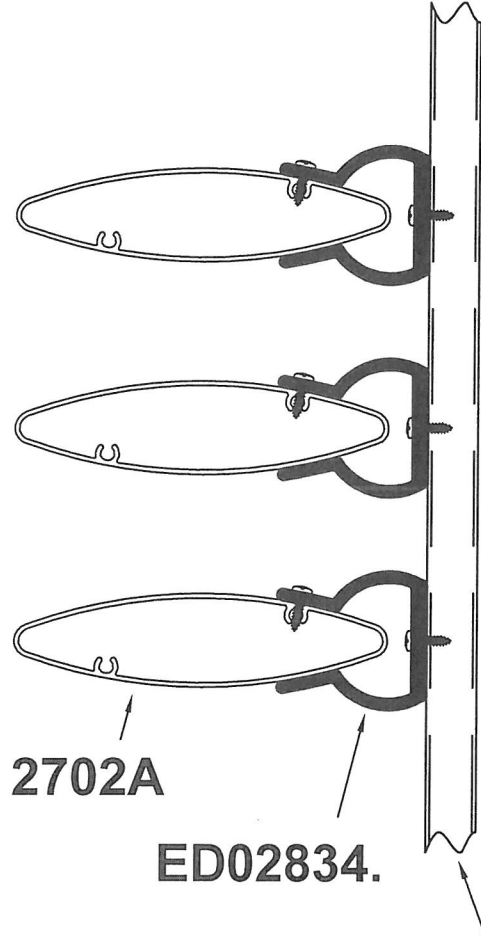

SUNSHADE LOUVRE

2743

ED03205.

2146

SUNSHADE LOUVRE

HOLLOW SECTION

MATCHING DIAGRAM

- THE DRAWINGS ARE NOT TO SCALE
 - ALL DIMENSION ARE SHOWN IN MM, OTHERWISE WOULD BE STATED
 - DRAWING AS PER UPDATED ON 14.01.16

SUNSHADE LOUVRE

2703A

2705

2133M

05/08/19

SUNSHADE LOUVRE

PAGE 27-02(A)

2703A

NOTE:
 - THE DRAWINGS ARE NOT TO SCALE
 - ALL DIMENSION ARE SHOWN IN MM, OTHERWISE WOULD BE STATED
 - DRAWING AS PER UPDATED ON 06.08.08

SUNSHADE LOUVRE

ED00945

MATCHING DIAGRAM

2146

NOTE:
 - THE DRAWINGS ARE NOT TO SCALE
 - ALL DIMENSION ARE SHOWN IN MM, OTHERWISE WOULD BE STATED
 - DRAWING AS PER UPDATED ON 02.03.10