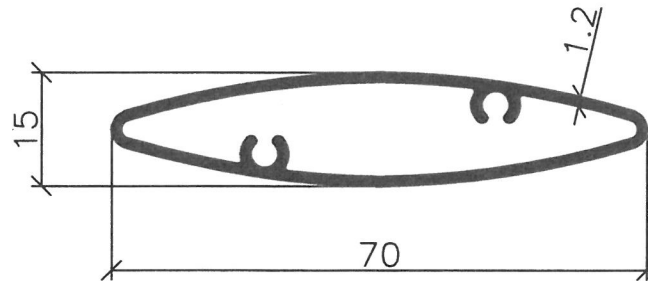

SUNSHADE LOUVRE

2705

05/08/19