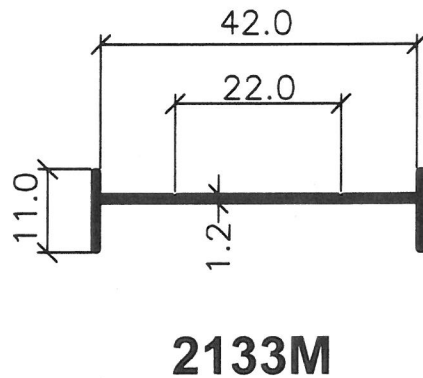

SUNSHADE LOUVRE

2743

ED03205.

2146

SUNSHADE LOUVRE

HOLLOW SECTION

MATCHING DIAGRAM

- THE DRAWINGS ARE NOT TO SCALE
 - ALL DIMENSION ARE SHOWN IN MM, OTHERWISE WOULD BE STATED
 - DRAWING AS PER UPDATED ON 14.01.16

ED02782.

2702A

SUNSHADE LOUVRE

PAGE 27-02B

ED03467.

18/7/17

SUNSHADE LOUVRE

MATCHING DIAGRAM

NOTE:
 - THE DRAWINGS ARE NOT TO SCALE
 - ALL DIMENSION ARE SHOWN IN MM, OTHERWISE WOULD BE STATED
 - DRAWING AS PER UPDATED ON 06.08.08

SUNSHADE LOUVRE

ED00945

MATCHING DIAGRAM

2146

NOTE:
 - THE DRAWINGS ARE NOT TO SCALE
 - ALL DIMENSION ARE SHOWN IN MM, OTHERWISE WOULD BE STATED
 - DRAWING AS PER UPDATED ON 02.03.10