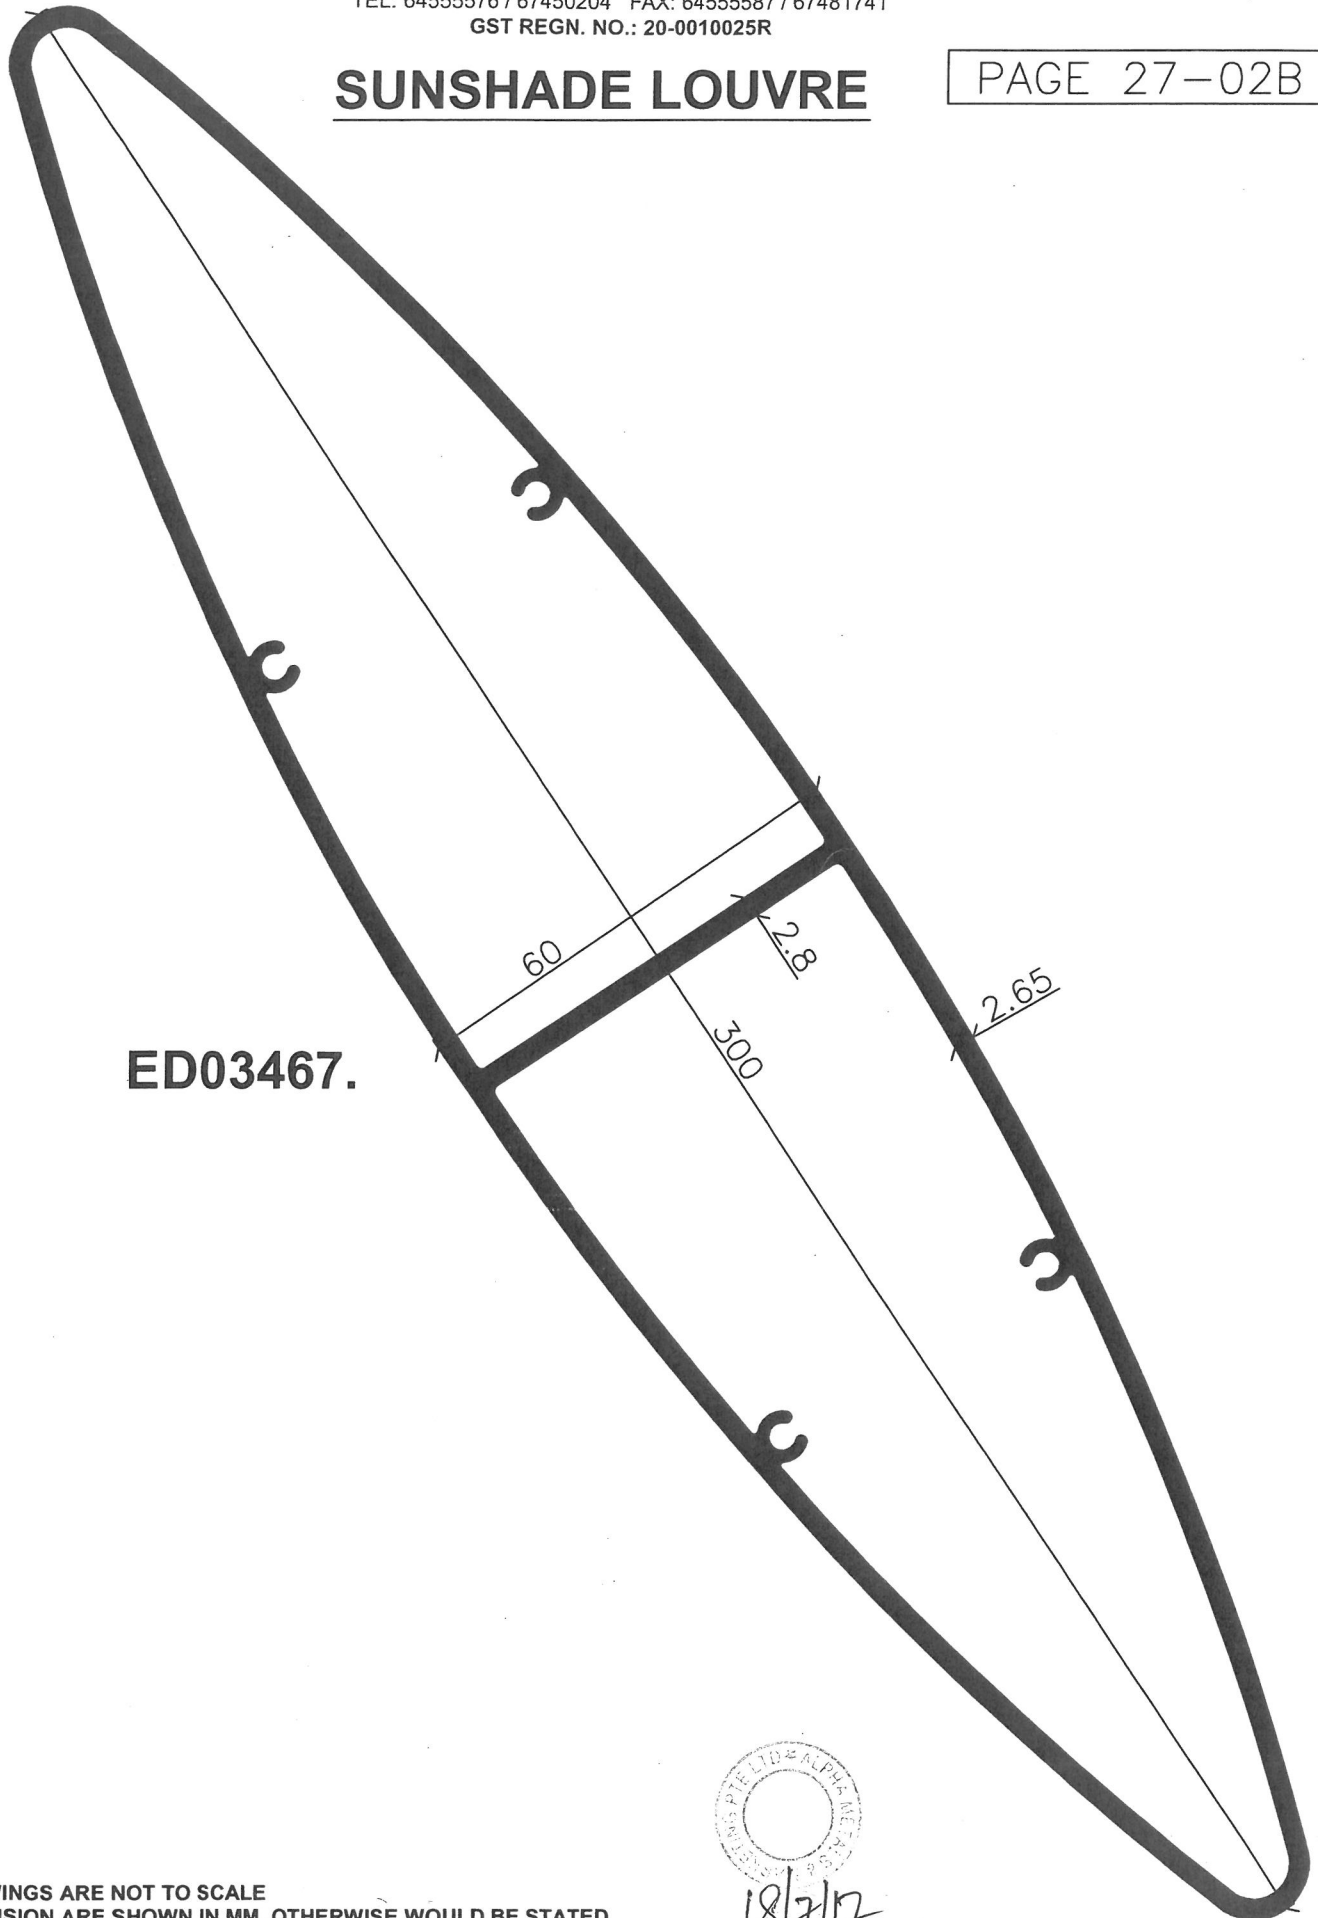

SUNSHADE LOUVRE

2743

ED03205.

2146

SUNSHADE LOUVRE

HOLLOW SECTION

MATCHING DIAGRAM

- THE DRAWINGS ARE NOT TO SCALE
 - ALL DIMENSION ARE SHOWN IN MM, OTHERWISE WOULD BE STATED
 - DRAWING AS PER UPDATED ON 14.01.16

SUNSHADE LOUVRE

2703A

2705

2133M

05/08/19

SUNSHADE LOUVRE

PAGE 27-02(A)

2703A

ED02782.

2702A

SUNSHADE LOUVRE

PAGE 27-02B

ED03467.

18/7/17

SUNSHADE LOUVRE

MATCHING DIAGRAM

NOTE:
 - THE DRAWINGS ARE NOT TO SCALE
 - ALL DIMENSION ARE SHOWN IN MM, OTHERWISE WOULD BE STATED
 - DRAWING AS PER UPDATED ON 06.08.08

SUNSHADE LOUVRE

ED00945

MATCHING DIAGRAM

2146

NOTE:
 - THE DRAWINGS ARE NOT TO SCALE
 - ALL DIMENSION ARE SHOWN IN MM, OTHERWISE WOULD BE STATED
 - DRAWING AS PER UPDATED ON 02.03.10