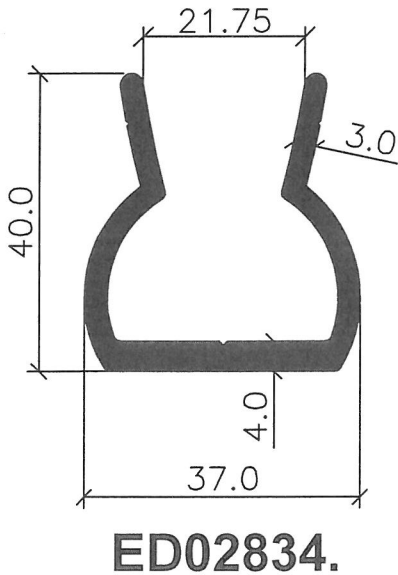

SUNSHADE LOUVRE

2743

ED03205.

2146

SUNSHADE LOUVRE

HOLLOW SECTION

MATCHING DIAGRAM

- THE DRAWINGS ARE NOT TO SCALE
 - ALL DIMENSION ARE SHOWN IN MM, OTHERWISE WOULD BE STATED
 - DRAWING AS PER UPDATED ON 14.01.16

NOTE:
 - THE DRAWINGS ARE NOT TO SCALE
 - ALL DIMENSION ARE SHOWN IN MM, OTHERWISE WOULD BE STATED
 - DRAWING AS PER UPDATED ON 06.08.08

SUNSHADE LOUVRE

ED00945

MATCHING DIAGRAM

2146

NOTE:
 - THE DRAWINGS ARE NOT TO SCALE
 - ALL DIMENSION ARE SHOWN IN MM, OTHERWISE WOULD BE STATED
 - DRAWING AS PER UPDATED ON 02.03.10