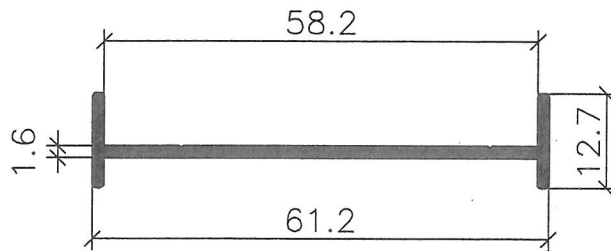

SUNSHADE LOUVRE

2743

ED03205.

2146

SUNSHADE LOUVRE

HOLLOW SECTION

MATCHING DIAGRAM

- THE DRAWINGS ARE NOT TO SCALE
 - ALL DIMENSION ARE SHOWN IN MM, OTHERWISE WOULD BE STATED
 - DRAWING AS PER UPDATED ON 14.01.16

NOTE:
 - THE DRAWINGS ARE NOT TO SCALE
 - ALL DIMENSION ARE SHOWN IN MM, OTHERWISE WOULD BE STATED
 - DRAWING AS PER UPDATED ON 06.08.08

SUNSHADE LOUVRE

ED00945

MATCHING DIAGRAM

2146

NOTE:
 - THE DRAWINGS ARE NOT TO SCALE
 - ALL DIMENSION ARE SHOWN IN MM, OTHERWISE WOULD BE STATED
 - DRAWING AS PER UPDATED ON 02.03.10