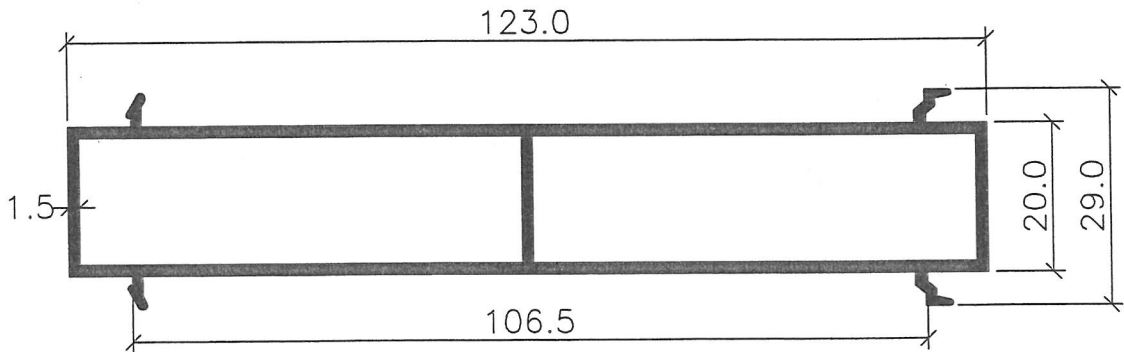

**CW 70B / CW 80 / CW 123
CASEMENT WINDOW (SERIES 4)**

0462B

0540

0541

NOTE:
- THE DRAWINGS ARE NOT TO SCALE
- ALL DIMENSION ARE SHOWN IN MM, OTHERWISE WOULD BE STATED
- DRAWING AS UPDATED ON 19.11.07

CW 80/ CW 123 - CASEMENT WINDOW
MATCHING PROFILE

0533

0534

NOTE:

- THE DRAWINGS ARE NOT TO SCALE
- ALL DIMENSION ARE SHOWN IN MM, OTHERWISE WOULD BE STATED
- DRAWING AS UPDATED ON 11.03.09

26/3/09

**CW 80/ CW 123 - CASEMENT WINDOW
MATCHING PROFILE**

0530

0531XL

0532

NOTE:
- THE DRAWINGS ARE NOT TO SCALE
- ALL DIMENSION ARE SHOWN IN MM, OTHERWISE WOULD BE STATED
- DRAWING AS UPDATED ON 02.02.13

6/3/13