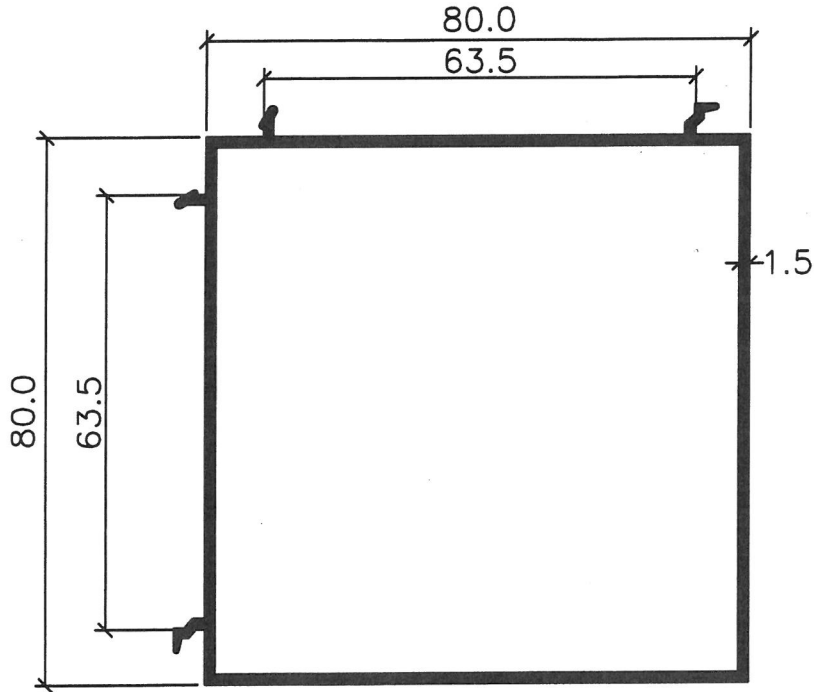

**CW 70B / CW 80 / CW 123
CASEMENT WINDOW (SERIES 4)**

0462B

0540

0541

NOTE:
- THE DRAWINGS ARE NOT TO SCALE
- ALL DIMENSION ARE SHOWN IN MM, OTHERWISE WOULD BE STATED
- DRAWING AS UPDATED ON 19.11.07

CW 80/ CW 123 - CASEMENT WINDOW
MATCHING PROFILE

0533

0534

NOTE:

- THE DRAWINGS ARE NOT TO SCALE
- ALL DIMENSION ARE SHOWN IN MM, OTHERWISE WOULD BE STATED
- DRAWING AS UPDATED ON 11.03.09

26/3/09

**CW 80/ CW 123 - CASEMENT WINDOW
MATCHING PROFILE**

0530

0531XL

0532

NOTE:
- THE DRAWINGS ARE NOT TO SCALE
- ALL DIMENSION ARE SHOWN IN MM, OTHERWISE WOULD BE STATED
- DRAWING AS UPDATED ON 02.02.13

6/3/13