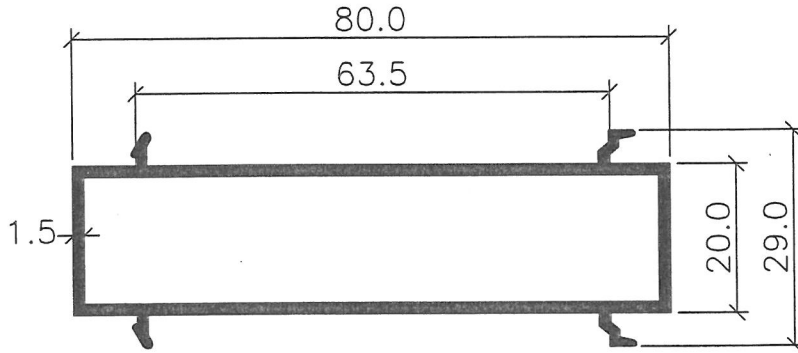

**CW 70B / CW 80 / CW 123
CASEMENT WINDOW (SERIES 4)**

0462B

0540

0541

NOTE:
- THE DRAWINGS ARE NOT TO SCALE
- ALL DIMENSION ARE SHOWN IN MM, OTHERWISE WOULD BE STATED
- DRAWING AS UPDATED ON 19.11.07

CW 80/ CW 123 - CASEMENT WINDOW
MATCHING PROFILE

0533

0534

NOTE:

- THE DRAWINGS ARE NOT TO SCALE
- ALL DIMENSION ARE SHOWN IN MM, OTHERWISE WOULD BE STATED
- DRAWING AS UPDATED ON 11.03.09

26/3/09

**CW 80/ CW 123 - CASEMENT WINDOW
MATCHING PROFILE**

0530

0531XL

0532

NOTE:
- THE DRAWINGS ARE NOT TO SCALE
- ALL DIMENSION ARE SHOWN IN MM, OTHERWISE WOULD BE STATED
- DRAWING AS UPDATED ON 02.02.13

6/3/13