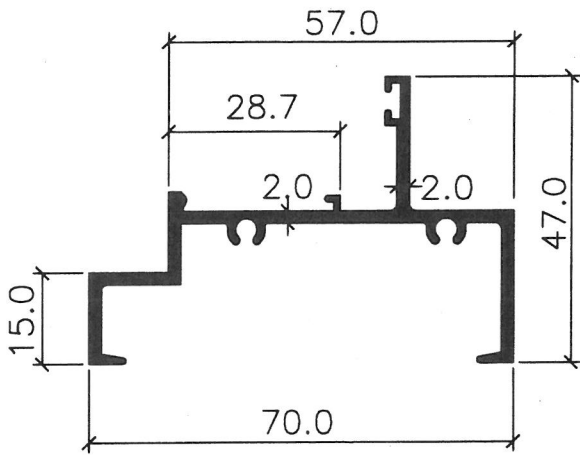

**CW 70B / CW 80 / CW 123
CASEMENT WINDOW (SERIES 4)**

0462B

0540

0541

NOTE:
- THE DRAWINGS ARE NOT TO SCALE
- ALL DIMENSION ARE SHOWN IN MM, OTHERWISE WOULD BE STATED
- DRAWING AS UPDATED ON 19.11.07

CW 80/ CW 123 - CASEMENT WINDOW
MATCHING PROFILE

0533

0534

NOTE:

- THE DRAWINGS ARE NOT TO SCALE
- ALL DIMENSION ARE SHOWN IN MM, OTHERWISE WOULD BE STATED
- DRAWING AS UPDATED ON 11.03.09

26/3/09

**CW 80/ CW 123 - CASEMENT WINDOW
MATCHING PROFILE**

0530

0531XL

0532

NOTE:
- THE DRAWINGS ARE NOT TO SCALE
- ALL DIMENSION ARE SHOWN IN MM, OTHERWISE WOULD BE STATED
- DRAWING AS UPDATED ON 02.02.13

6/3/13