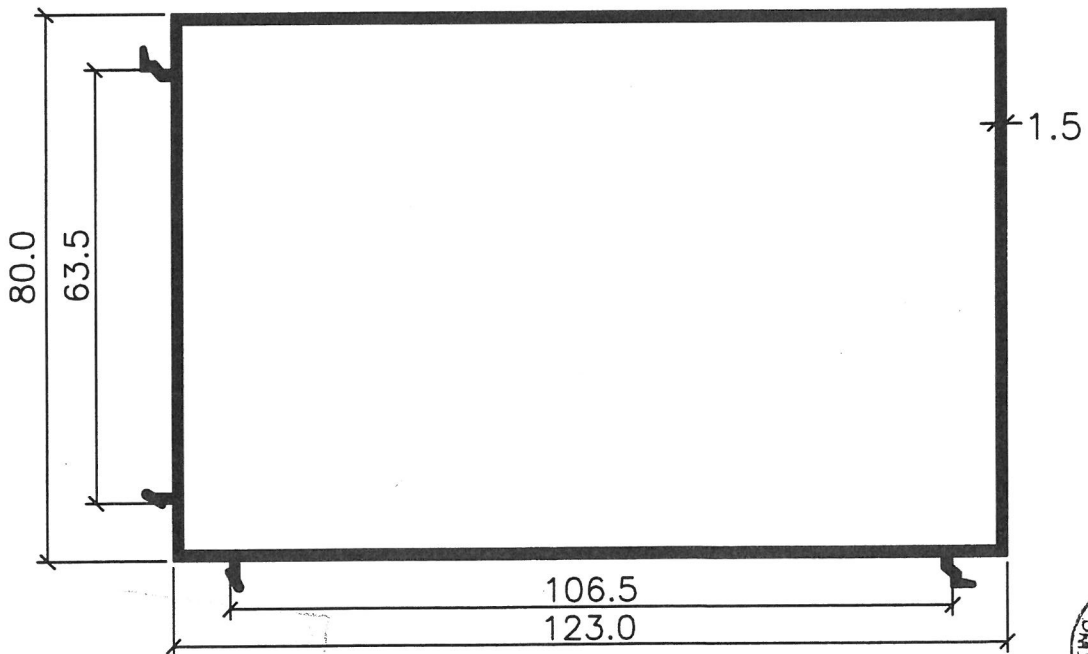

**CW 70B / CW 80 / CW 123
CASEMENT WINDOW (SERIES 4)**

0462B

0540

0541

NOTE:
- THE DRAWINGS ARE NOT TO SCALE
- ALL DIMENSION ARE SHOWN IN MM, OTHERWISE WOULD BE STATED
- DRAWING AS UPDATED ON 19.11.07

CW 80/ CW 123 - CASEMENT WINDOW
MATCHING PROFILE

0533

0534

NOTE:

- THE DRAWINGS ARE NOT TO SCALE
- ALL DIMENSION ARE SHOWN IN MM, OTHERWISE WOULD BE STATED
- DRAWING AS UPDATED ON 11.03.09

26/3/09

**CW 80/ CW 123 - CASEMENT WINDOW
MATCHING PROFILE**

0530

0531XL

0532

NOTE:
- THE DRAWINGS ARE NOT TO SCALE
- ALL DIMENSION ARE SHOWN IN MM, OTHERWISE WOULD BE STATED
- DRAWING AS UPDATED ON 02.02.13

6/3/13