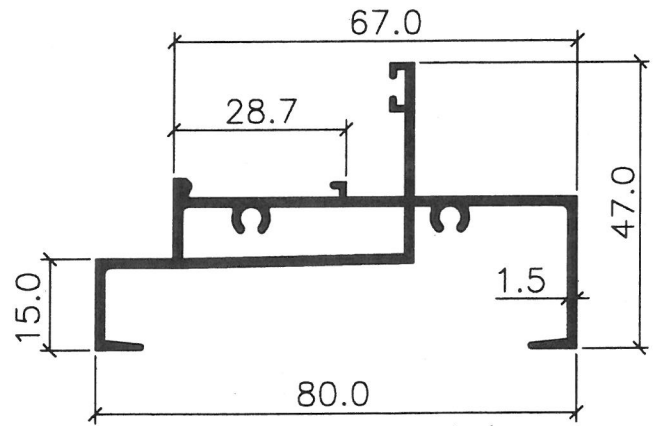

**CW 70B / CW 80 / CW 123
CASEMENT WINDOW (SERIES 4)**

0462B

0540

0541

NOTE:
- THE DRAWINGS ARE NOT TO SCALE
- ALL DIMENSION ARE SHOWN IN MM, OTHERWISE WOULD BE STATED
- DRAWING AS UPDATED ON 19.11.07

CW 80/ CW 123 - CASEMENT WINDOW
MATCHING PROFILE

0533

0534

NOTE:

- THE DRAWINGS ARE NOT TO SCALE
- ALL DIMENSION ARE SHOWN IN MM, OTHERWISE WOULD BE STATED
- DRAWING AS UPDATED ON 11.03.09

26/3/09

**CW 80/ CW 123 - CASEMENT WINDOW
MATCHING PROFILE**

0530

0531XL

0532

NOTE:
- THE DRAWINGS ARE NOT TO SCALE
- ALL DIMENSION ARE SHOWN IN MM, OTHERWISE WOULD BE STATED
- DRAWING AS UPDATED ON 02.02.13

6/3/13