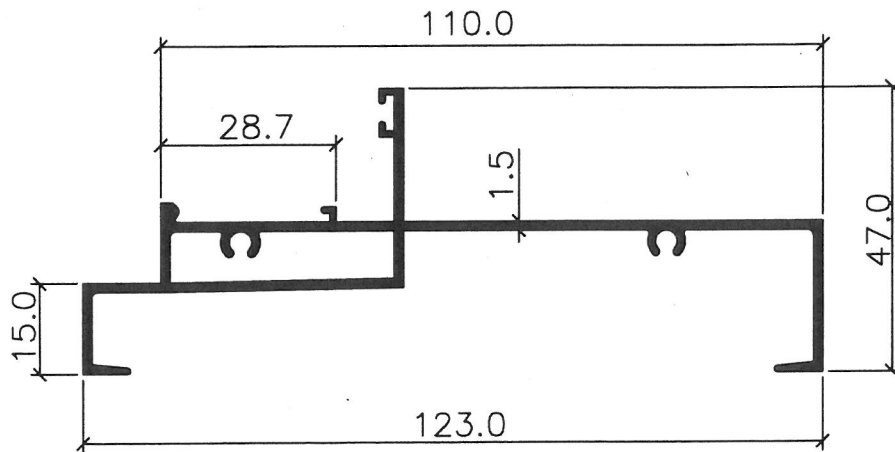

**CW 70B / CW 80 / CW 123
CASEMENT WINDOW (SERIES 4)**

0462B

0540

0541

NOTE:
- THE DRAWINGS ARE NOT TO SCALE
- ALL DIMENSION ARE SHOWN IN MM, OTHERWISE WOULD BE STATED
- DRAWING AS UPDATED ON 19.11.07

CW 80/ CW 123 - CASEMENT WINDOW
MATCHING PROFILE

0533

0534

NOTE:

- THE DRAWINGS ARE NOT TO SCALE
- ALL DIMENSION ARE SHOWN IN MM, OTHERWISE WOULD BE STATED
- DRAWING AS UPDATED ON 11.03.09

26/3/09

**CW 80/ CW 123 - CASEMENT WINDOW
MATCHING PROFILE**

0530

0531XL

0532

NOTE:
- THE DRAWINGS ARE NOT TO SCALE
- ALL DIMENSION ARE SHOWN IN MM, OTHERWISE WOULD BE STATED
- DRAWING AS UPDATED ON 02.02.13

6/3/13