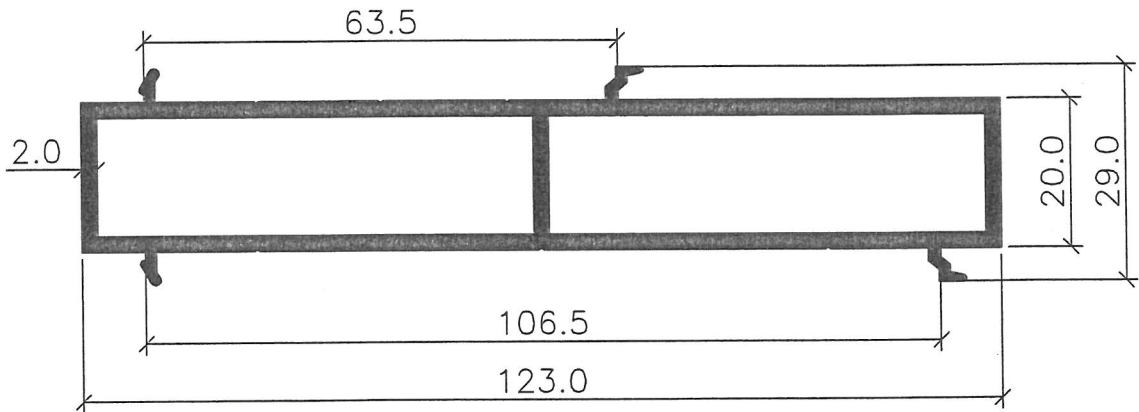

**CW 70B / CW 80 / CW 123
CASEMENT WINDOW (SERIES 4)**

0462B

0540

0541

NOTE:
- THE DRAWINGS ARE NOT TO SCALE
- ALL DIMENSION ARE SHOWN IN MM, OTHERWISE WOULD BE STATED
- DRAWING AS UPDATED ON 19.11.07

CW 80/ CW 123 - CASEMENT WINDOW
MATCHING PROFILE

0533

0534

NOTE:

- THE DRAWINGS ARE NOT TO SCALE
- ALL DIMENSION ARE SHOWN IN MM, OTHERWISE WOULD BE STATED
- DRAWING AS UPDATED ON 11.03.09

26/3/09

**CW 80/ CW 123 - CASEMENT WINDOW
MATCHING PROFILE**

0530

0531XL

0532

NOTE:
- THE DRAWINGS ARE NOT TO SCALE
- ALL DIMENSION ARE SHOWN IN MM, OTHERWISE WOULD BE STATED
- DRAWING AS UPDATED ON 02.02.13

6/3/13