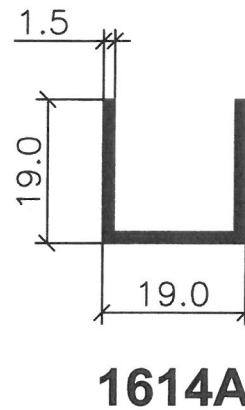

NOTE:
- THE DRAWINGS ARE NOT TO SCALE
- ALL DIMENSION ARE SHOWN IN MM, OTHERWISE WOULD BE STATED
- DRAWING AS PER UPDATED ON 22.08.08

MISCELLANEOUS - SWING & FOLD

NOTE:

- THE DRAWINGS ARE NOT TO SCALE
- ALL DIMENSION ARE SHOWN IN MM, OTHERWISE WOULD BE STATED
- DRAWING AS PER UPDATED ON 25.10.08

MISCELLANEOUS - SWING & FOLD

2145M

MATCHING DIAGRAM

NOTE:
 - THE DRAWINGS ARE NOT TO SCALE
 - ALL DIMENSION ARE SHOWN IN MM, OTHERWISE WOULD BE STATED
 - DRAWING AS PER UPDATED ON 07.02.13

MISCELLANEOUS - SWING & FOLD

NOTE:

- THE DRAWINGS ARE NOT TO SCALE
- ALL DIMENSION ARE SHOWN IN MM, OTHERWISE WOULD BE STATED
- DRAWING AS UPDATED ON 18.05.18