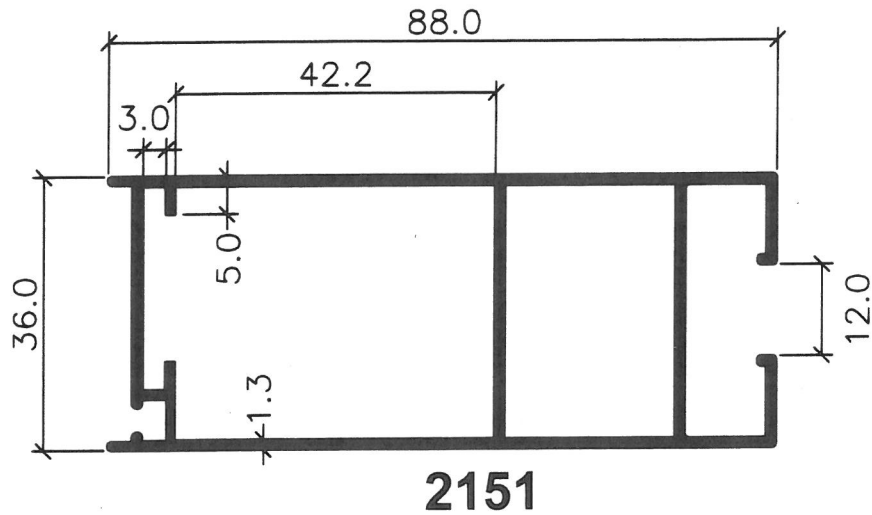

MISCELLANEOUS

2047

2047XL

MATCHING DIAGRAM

12/3/13

MISCELLANEOUS - SWING & FOLD

2144M

2145M

NOTE:
- THE DRAWINGS ARE NOT TO SCALE
- ALL DIMENSION ARE SHOWN IN MM, OTHERWISE WOULD BE STATED
- DRAWING AS PER UPDATED ON 22.08.08

MISCELLANEOUS - SWING & FOLD

NOTE:

- THE DRAWINGS ARE NOT TO SCALE
- ALL DIMENSION ARE SHOWN IN MM, OTHERWISE WOULD BE STATED
- DRAWING AS PER UPDATED ON 25.10.08

MISCELLANEOUS - SWING & FOLD

2145M

MATCHING DIAGRAM

NOTE:
 - THE DRAWINGS ARE NOT TO SCALE
 - ALL DIMENSION ARE SHOWN IN MM, OTHERWISE WOULD BE STATED
 - DRAWING AS PER UPDATED ON 07.02.13

MISCELLANEOUS - SWING & FOLD

NOTE:

- THE DRAWINGS ARE NOT TO SCALE
- ALL DIMENSION ARE SHOWN IN MM, OTHERWISE WOULD BE STATED
- DRAWING AS UPDATED ON 18.05.18