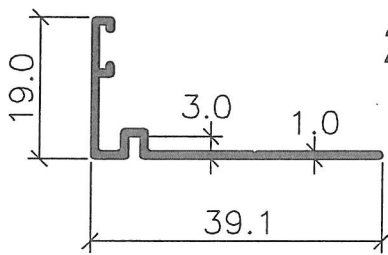

MISCELLANEOUS

2047

2047XL

MATCHING DIAGRAM

12/3/13

MISCELLANEOUS - SWING & FOLD

2144M

2145M

NOTE:
- THE DRAWINGS ARE NOT TO SCALE
- ALL DIMENSION ARE SHOWN IN MM, OTHERWISE WOULD BE STATED
- DRAWING AS PER UPDATED ON 22.08.08

MISCELLANEOUS - SWING & FOLD

NOTE:

- THE DRAWINGS ARE NOT TO SCALE
- ALL DIMENSION ARE SHOWN IN MM, OTHERWISE WOULD BE STATED
- DRAWING AS PER UPDATED ON 25.10.08

MISCELLANEOUS - SWING & FOLD

2145M

MATCHING DIAGRAM

NOTE:
 - THE DRAWINGS ARE NOT TO SCALE
 - ALL DIMENSION ARE SHOWN IN MM, OTHERWISE WOULD BE STATED
 - DRAWING AS PER UPDATED ON 07.02.13

MISCELLANEOUS - SWING & FOLD

NOTE:

- THE DRAWINGS ARE NOT TO SCALE
- ALL DIMENSION ARE SHOWN IN MM, OTHERWISE WOULD BE STATED
- DRAWING AS UPDATED ON 18.05.18