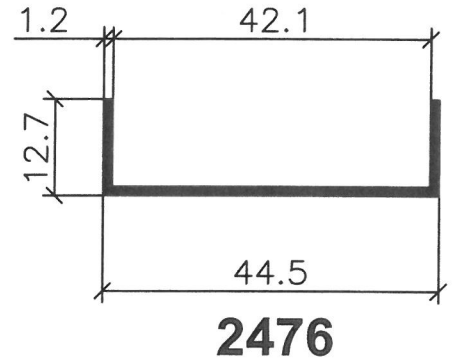

NOTE:
- THE DRAWINGS ARE NOT TO SCALE
- ALL DIMENSION ARE SHOWN IN MM, OTHERWISE WOULD BE STATED
- DRAWING AS PER UPDATED ON 22.08.08

MISCELLANEOUS - SWING & FOLD

NOTE:

- THE DRAWINGS ARE NOT TO SCALE
- ALL DIMENSION ARE SHOWN IN MM, OTHERWISE WOULD BE STATED
- DRAWING AS PER UPDATED ON 25.10.08

MISCELLANEOUS - SWING & FOLD

2145M

MATCHING DIAGRAM

NOTE:
 - THE DRAWINGS ARE NOT TO SCALE
 - ALL DIMENSION ARE SHOWN IN MM, OTHERWISE WOULD BE STATED
 - DRAWING AS PER UPDATED ON 07.02.13

MISCELLANEOUS - SWING & FOLD

NOTE:

- THE DRAWINGS ARE NOT TO SCALE
- ALL DIMENSION ARE SHOWN IN MM, OTHERWISE WOULD BE STATED
- DRAWING AS UPDATED ON 18.05.18