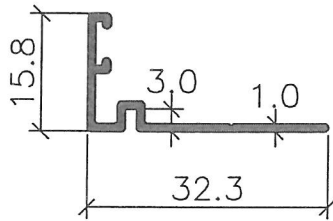

MISCELLANEOUS

2047

2047XL

MATCHING DIAGRAM

12/3/13

MISCELLANEOUS - SWING & FOLD

2144M

2145M

NOTE:
- THE DRAWINGS ARE NOT TO SCALE
- ALL DIMENSION ARE SHOWN IN MM, OTHERWISE WOULD BE STATED
- DRAWING AS PER UPDATED ON 22.08.08

MISCELLANEOUS - SWING & FOLD

NOTE:

- THE DRAWINGS ARE NOT TO SCALE
- ALL DIMENSION ARE SHOWN IN MM, OTHERWISE WOULD BE STATED
- DRAWING AS PER UPDATED ON 25.10.08

MISCELLANEOUS - SWING & FOLD

2145M

MATCHING DIAGRAM

NOTE:
 - THE DRAWINGS ARE NOT TO SCALE
 - ALL DIMENSION ARE SHOWN IN MM, OTHERWISE WOULD BE STATED
 - DRAWING AS PER UPDATED ON 07.02.13

MISCELLANEOUS - SWING & FOLD

NOTE:

- THE DRAWINGS ARE NOT TO SCALE
- ALL DIMENSION ARE SHOWN IN MM, OTHERWISE WOULD BE STATED
- DRAWING AS UPDATED ON 18.05.18