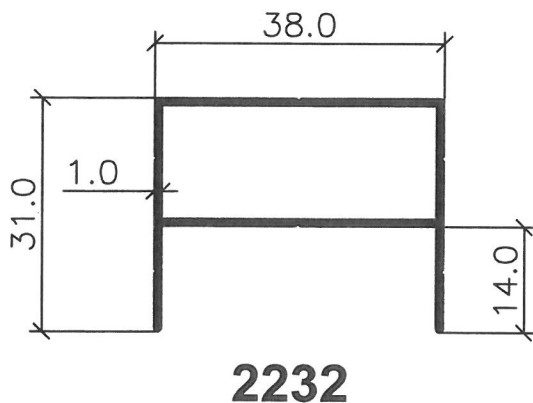

NOTE:
- THE DRAWINGS ARE NOT TO SCALE
- ALL DIMENSION ARE SHOWN IN MM, OTHERWISE WOULD BE STATED
- DRAWING AS PER UPDATED ON 22.08.08

MISCELLANEOUS - SWING & FOLD

NOTE:

- THE DRAWINGS ARE NOT TO SCALE
- ALL DIMENSION ARE SHOWN IN MM, OTHERWISE WOULD BE STATED
- DRAWING AS PER UPDATED ON 25.10.08

MISCELLANEOUS - SWING & FOLD

2145M

MATCHING DIAGRAM

NOTE:
 - THE DRAWINGS ARE NOT TO SCALE
 - ALL DIMENSION ARE SHOWN IN MM, OTHERWISE WOULD BE STATED
 - DRAWING AS PER UPDATED ON 07.02.13

MISCELLANEOUS - SWING & FOLD

NOTE:

- THE DRAWINGS ARE NOT TO SCALE
- ALL DIMENSION ARE SHOWN IN MM, OTHERWISE WOULD BE STATED
- DRAWING AS UPDATED ON 18.05.18