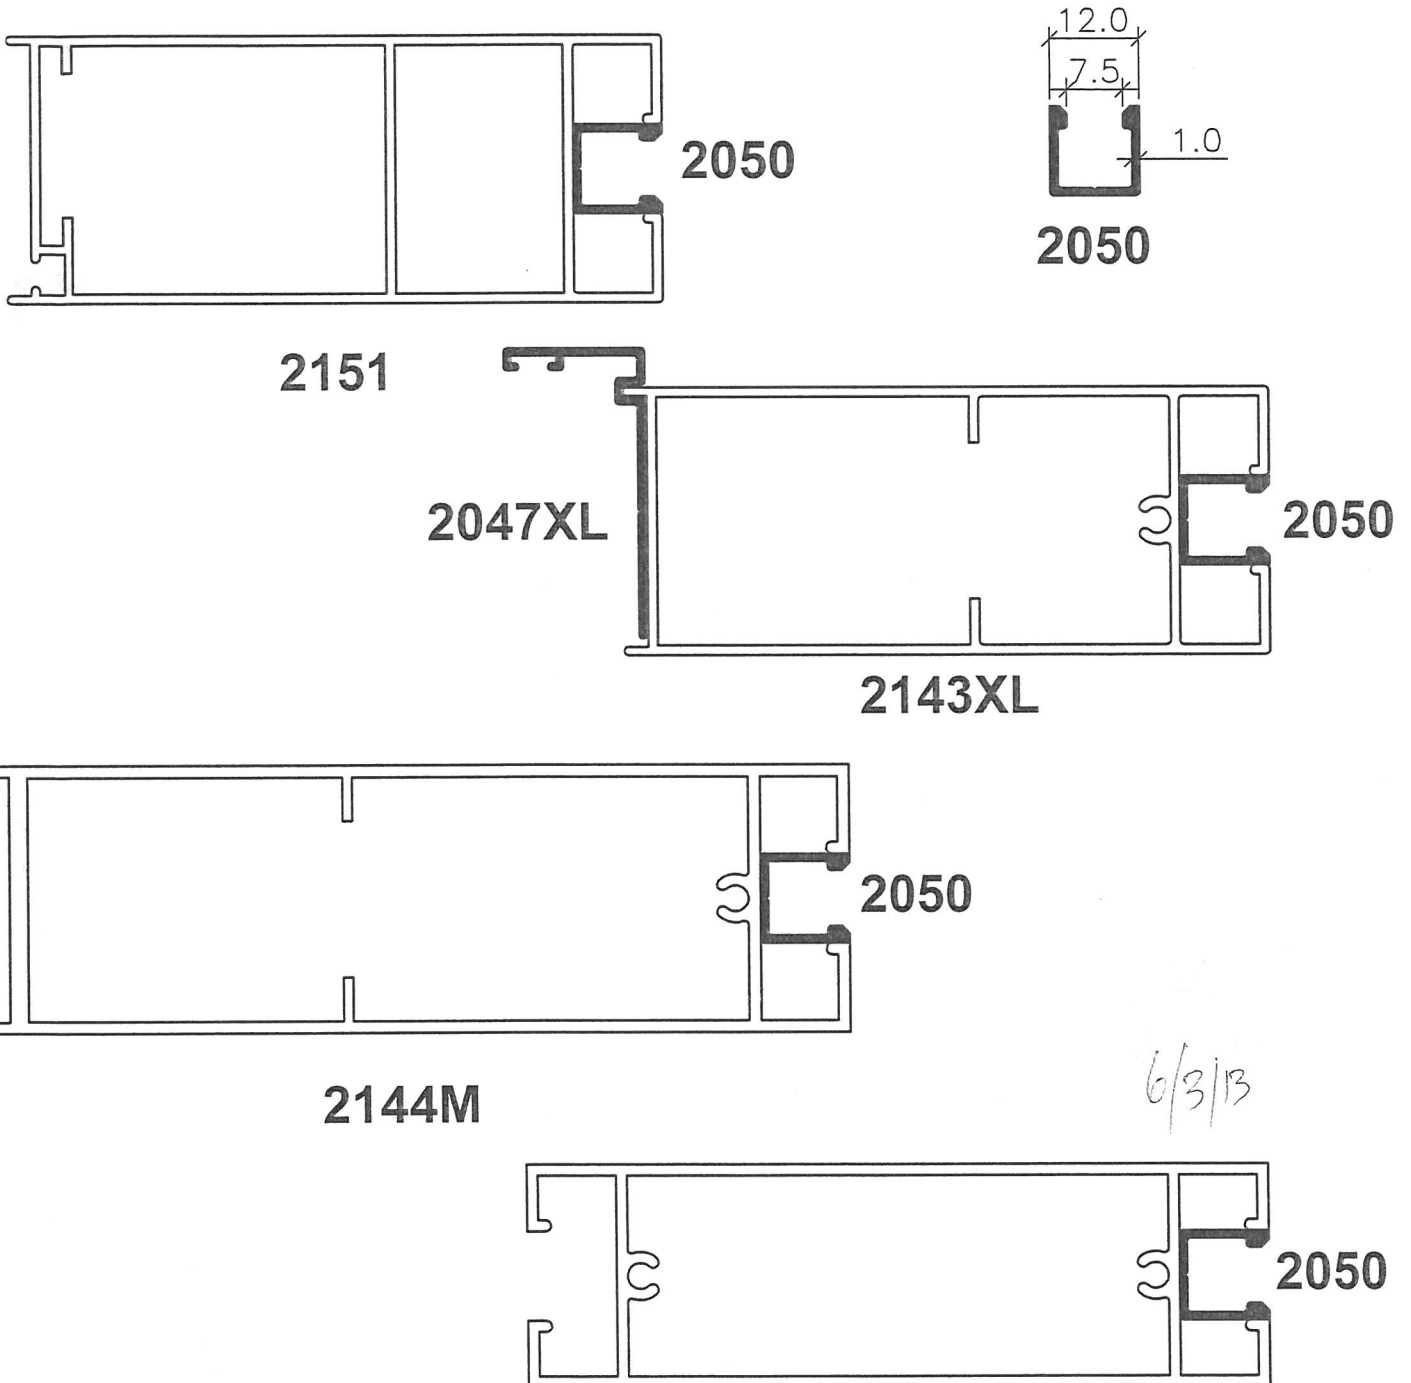

MISCELLANEOUS

2047

2047XL

MATCHING DIAGRAM

12/3/13

MISCELLANEOUS - SWING & FOLD

2144M

2145M

NOTE:
- THE DRAWINGS ARE NOT TO SCALE
- ALL DIMENSION ARE SHOWN IN MM, OTHERWISE WOULD BE STATED
- DRAWING AS PER UPDATED ON 22.08.08

MISCELLANEOUS - SWING & FOLD

NOTE:

- THE DRAWINGS ARE NOT TO SCALE
- ALL DIMENSION ARE SHOWN IN MM, OTHERWISE WOULD BE STATED
- DRAWING AS PER UPDATED ON 25.10.08

MISCELLANEOUS - SWING & FOLD

2145M

MATCHING DIAGRAM

NOTE:
 - THE DRAWINGS ARE NOT TO SCALE
 - ALL DIMENSION ARE SHOWN IN MM, OTHERWISE WOULD BE STATED
 - DRAWING AS PER UPDATED ON 07.02.13

MISCELLANEOUS - SWING & FOLD

NOTE:

- THE DRAWINGS ARE NOT TO SCALE
- ALL DIMENSION ARE SHOWN IN MM, OTHERWISE WOULD BE STATED
- DRAWING AS UPDATED ON 18.05.18