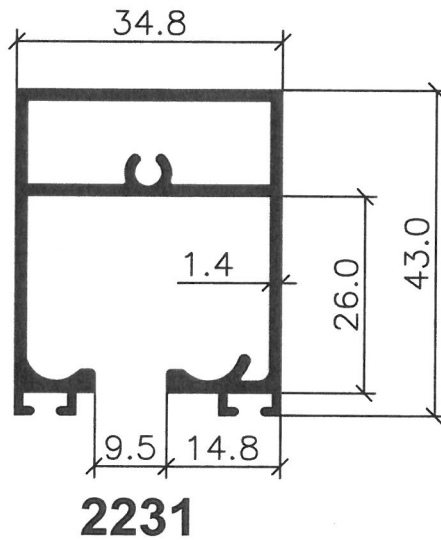

NOTE:
- THE DRAWINGS ARE NOT TO SCALE
- ALL DIMENSION ARE SHOWN IN MM, OTHERWISE WOULD BE STATED
- DRAWING AS PER UPDATED ON 22.08.08

MISCELLANEOUS - SWING & FOLD

NOTE:

- THE DRAWINGS ARE NOT TO SCALE
- ALL DIMENSION ARE SHOWN IN MM, OTHERWISE WOULD BE STATED
- DRAWING AS PER UPDATED ON 25.10.08

MISCELLANEOUS - SWING & FOLD

2145M

MATCHING DIAGRAM

NOTE:
 - THE DRAWINGS ARE NOT TO SCALE
 - ALL DIMENSION ARE SHOWN IN MM, OTHERWISE WOULD BE STATED
 - DRAWING AS PER UPDATED ON 07.02.13

MISCELLANEOUS - SWING & FOLD

NOTE:

- THE DRAWINGS ARE NOT TO SCALE
- ALL DIMENSION ARE SHOWN IN MM, OTHERWISE WOULD BE STATED
- DRAWING AS UPDATED ON 18.05.18