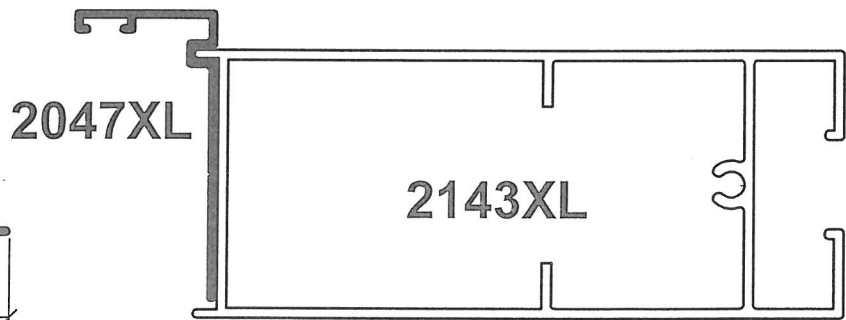

MISCELLANEOUS

2047

2047XL

MATCHING DIAGRAM

12/3/13

MISCELLANEOUS - SWING & FOLD

2144M

2145M

NOTE:
- THE DRAWINGS ARE NOT TO SCALE
- ALL DIMENSION ARE SHOWN IN MM, OTHERWISE WOULD BE STATED
- DRAWING AS PER UPDATED ON 22.08.08

MISCELLANEOUS - SWING & FOLD

NOTE:

- THE DRAWINGS ARE NOT TO SCALE
- ALL DIMENSION ARE SHOWN IN MM, OTHERWISE WOULD BE STATED
- DRAWING AS PER UPDATED ON 25.10.08

MISCELLANEOUS - SWING & FOLD

2145M

MATCHING DIAGRAM

NOTE:
 - THE DRAWINGS ARE NOT TO SCALE
 - ALL DIMENSION ARE SHOWN IN MM, OTHERWISE WOULD BE STATED
 - DRAWING AS PER UPDATED ON 07.02.13

MISCELLANEOUS - SWING & FOLD

NOTE:

- THE DRAWINGS ARE NOT TO SCALE
- ALL DIMENSION ARE SHOWN IN MM, OTHERWISE WOULD BE STATED
- DRAWING AS UPDATED ON 18.05.18