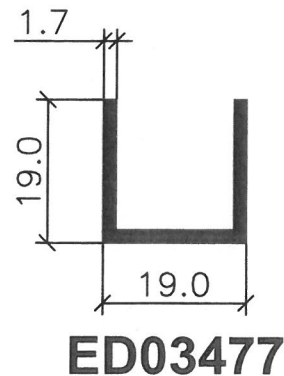

NOTE:
- THE DRAWINGS ARE NOT TO SCALE
- ALL DIMENSION ARE SHOWN IN MM, OTHERWISE WOULD BE STATED
- DRAWING AS PER UPDATED ON 22.08.08

MISCELLANEOUS - SWING & FOLD

NOTE:

- THE DRAWINGS ARE NOT TO SCALE
- ALL DIMENSION ARE SHOWN IN MM, OTHERWISE WOULD BE STATED
- DRAWING AS PER UPDATED ON 25.10.08

MISCELLANEOUS - SWING & FOLD

2145M

MATCHING DIAGRAM

NOTE:
 - THE DRAWINGS ARE NOT TO SCALE
 - ALL DIMENSION ARE SHOWN IN MM, OTHERWISE WOULD BE STATED
 - DRAWING AS PER UPDATED ON 07.02.13

MISCELLANEOUS - SWING & FOLD

NOTE:

- THE DRAWINGS ARE NOT TO SCALE
- ALL DIMENSION ARE SHOWN IN MM, OTHERWISE WOULD BE STATED
- DRAWING AS UPDATED ON 18.05.18