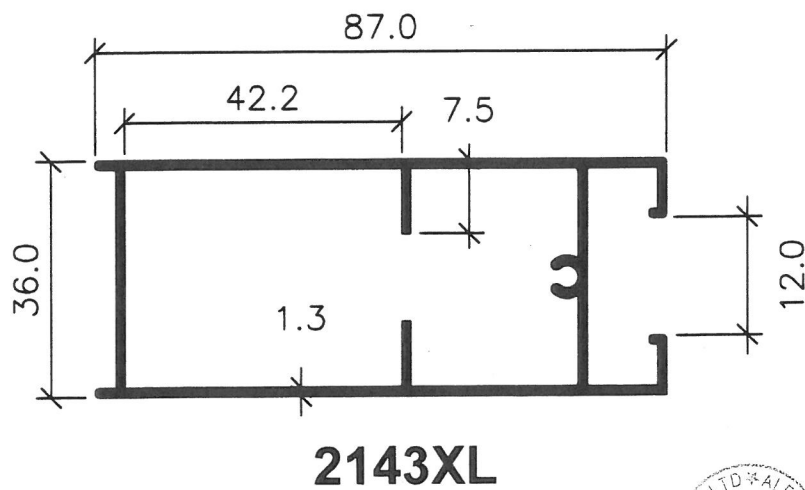

MISCELLANEOUS

2047

2047XL

MATCHING DIAGRAM

12/3/13

MISCELLANEOUS - SWING & FOLD

2144M

2145M

NOTE:
- THE DRAWINGS ARE NOT TO SCALE
- ALL DIMENSION ARE SHOWN IN MM, OTHERWISE WOULD BE STATED
- DRAWING AS PER UPDATED ON 22.08.08

MISCELLANEOUS - SWING & FOLD

NOTE:

- THE DRAWINGS ARE NOT TO SCALE
- ALL DIMENSION ARE SHOWN IN MM, OTHERWISE WOULD BE STATED
- DRAWING AS PER UPDATED ON 25.10.08

MISCELLANEOUS - SWING & FOLD

2145M

MATCHING DIAGRAM

NOTE:
 - THE DRAWINGS ARE NOT TO SCALE
 - ALL DIMENSION ARE SHOWN IN MM, OTHERWISE WOULD BE STATED
 - DRAWING AS PER UPDATED ON 07.02.13

MISCELLANEOUS - SWING & FOLD

NOTE:

- THE DRAWINGS ARE NOT TO SCALE
- ALL DIMENSION ARE SHOWN IN MM, OTHERWISE WOULD BE STATED
- DRAWING AS UPDATED ON 18.05.18