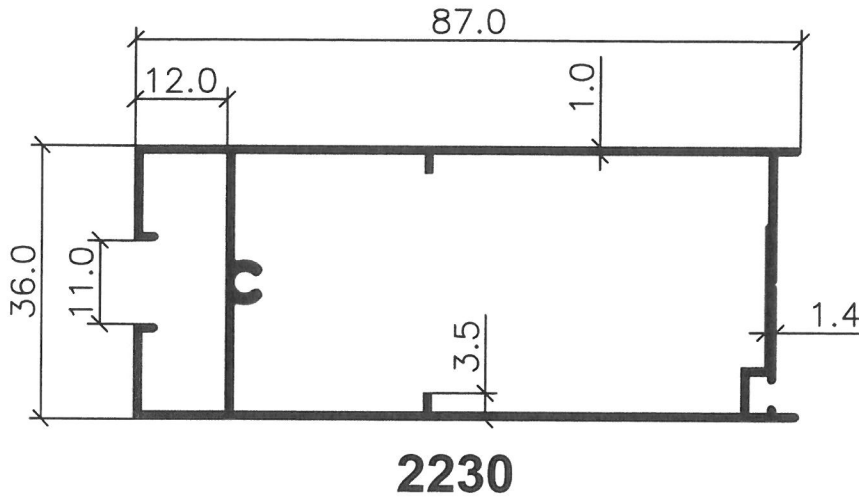

NOTE:
- THE DRAWINGS ARE NOT TO SCALE
- ALL DIMENSION ARE SHOWN IN MM, OTHERWISE WOULD BE STATED
- DRAWING AS PER UPDATED ON 22.08.08

MISCELLANEOUS - SWING & FOLD

NOTE:

- THE DRAWINGS ARE NOT TO SCALE
- ALL DIMENSION ARE SHOWN IN MM, OTHERWISE WOULD BE STATED
- DRAWING AS PER UPDATED ON 25.10.08

MISCELLANEOUS - SWING & FOLD

2145M

MATCHING DIAGRAM

NOTE:
 - THE DRAWINGS ARE NOT TO SCALE
 - ALL DIMENSION ARE SHOWN IN MM, OTHERWISE WOULD BE STATED
 - DRAWING AS PER UPDATED ON 07.02.13

MISCELLANEOUS - SWING & FOLD

NOTE:

- THE DRAWINGS ARE NOT TO SCALE
- ALL DIMENSION ARE SHOWN IN MM, OTHERWISE WOULD BE STATED
- DRAWING AS UPDATED ON 18.05.18