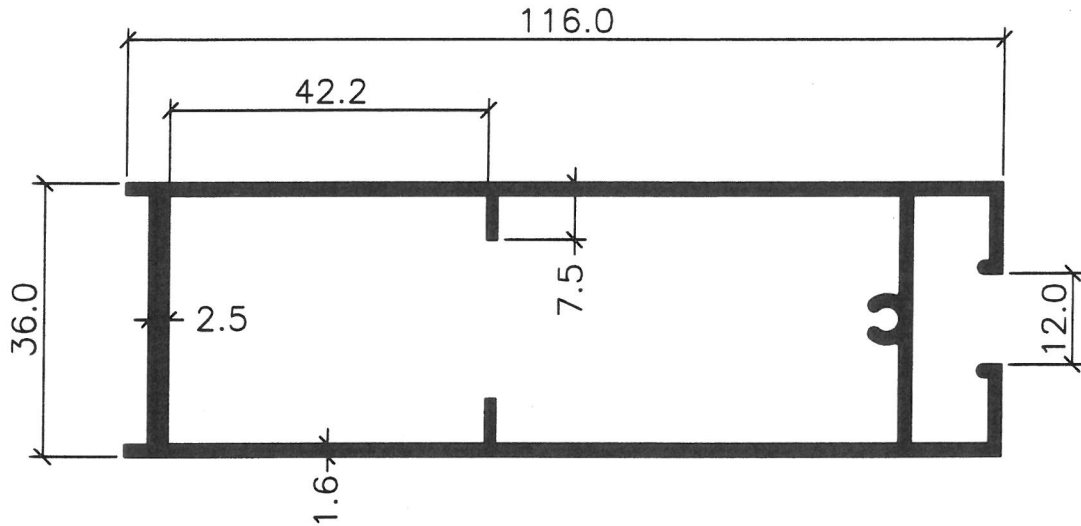

MISCELLANEOUS

2047

2047XL

MATCHING DIAGRAM

12/3/13

MISCELLANEOUS - SWING & FOLD

2144M

2145M

NOTE:
- THE DRAWINGS ARE NOT TO SCALE
- ALL DIMENSION ARE SHOWN IN MM, OTHERWISE WOULD BE STATED
- DRAWING AS PER UPDATED ON 22.08.08

MISCELLANEOUS - SWING & FOLD

NOTE:

- THE DRAWINGS ARE NOT TO SCALE
- ALL DIMENSION ARE SHOWN IN MM, OTHERWISE WOULD BE STATED
- DRAWING AS PER UPDATED ON 25.10.08

MISCELLANEOUS - SWING & FOLD

2145M

MATCHING DIAGRAM

NOTE:
 - THE DRAWINGS ARE NOT TO SCALE
 - ALL DIMENSION ARE SHOWN IN MM, OTHERWISE WOULD BE STATED
 - DRAWING AS PER UPDATED ON 07.02.13

MISCELLANEOUS - SWING & FOLD

NOTE:

- THE DRAWINGS ARE NOT TO SCALE
- ALL DIMENSION ARE SHOWN IN MM, OTHERWISE WOULD BE STATED
- DRAWING AS UPDATED ON 18.05.18